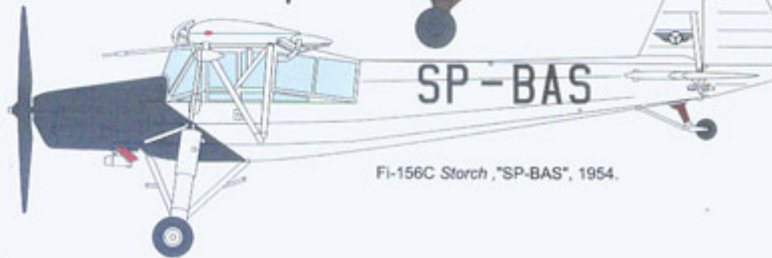

SP-GLD
18

SP-GLD
19

SP-BAS  22
21 SP-BAS

SP-BAS  23
SP-BAS

ARK
SP-ARK
SP-GLD
SP-GLD
SP-BAS
SP-BAS

Fieseler Fi-156C Storch

www.jadarhobby.pl

Fi-156C Storch "ZKR", 9. SELT.
(Independent Liaison Aviation Flight), 1948.

Fi-156C Storch "R" no.5505,
9. SELT. (Independent Liaison Aviation Flight), 1948.

Fi-156C Storch "37" no.1009,
9. SELT. (Independent Liaison Aviation Flight), 1948-49.

Fi-156C Storch "SP-ARK", 1951.

Fi-156C Storch "SP-GLD",
Aviation Institute Warsaw,
1954-59.