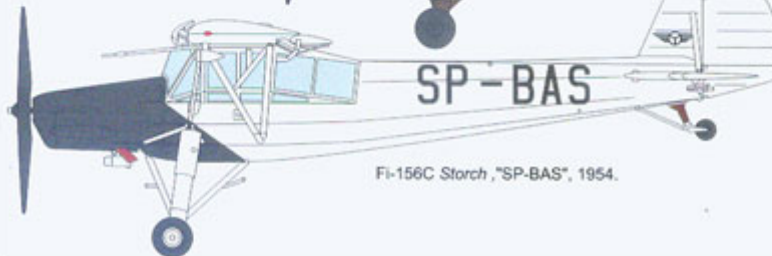

Fi-156C Storch, "SP-GLD", Aviation Institute Warsaw, 1954-59.

Fi-156C Storch, "SP-BAS", 1954.