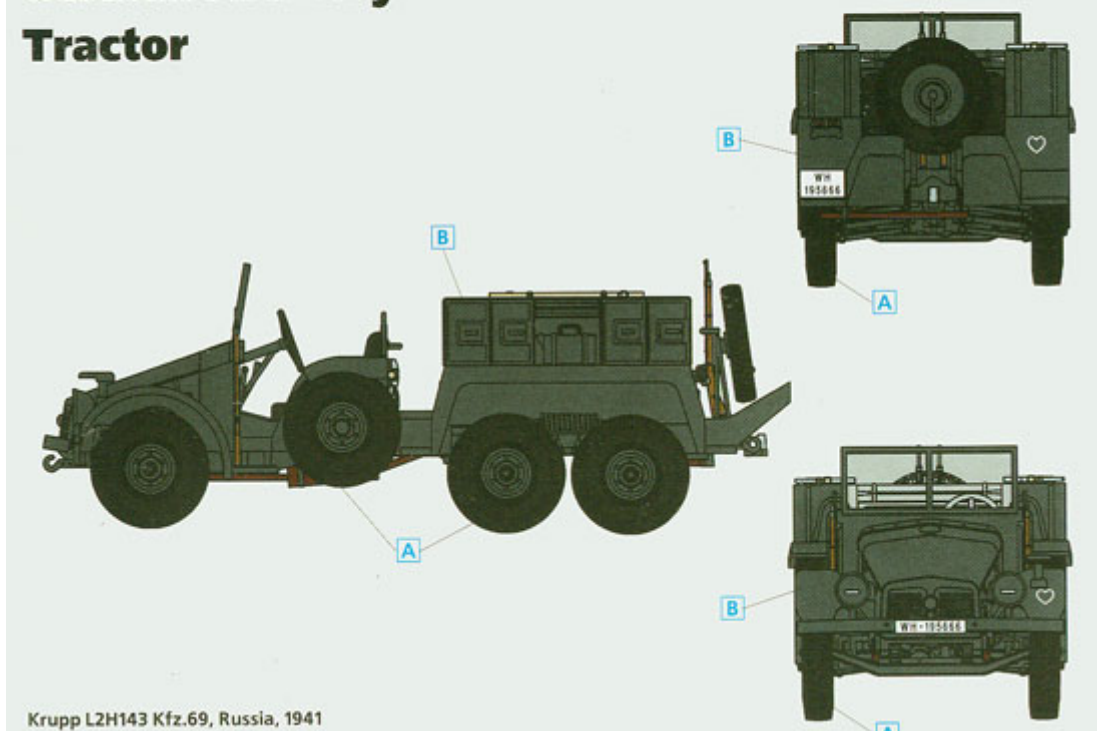

MODEL KIT No 72461

Krupp L2H143 Kfz.69 with Pak 36

German Artillery Tractor