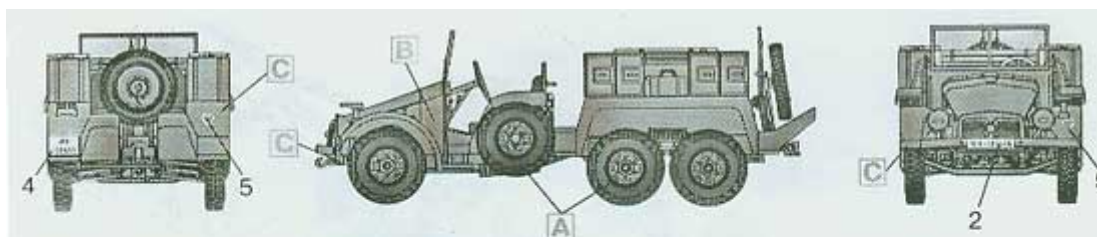

Krupp L2H143 Kfz.69, Russia, 1941

Krupp L2H143 Kfz.69, Россия, 1941 г.
Krupp L2H143 Kfz.69, Russia, 1941