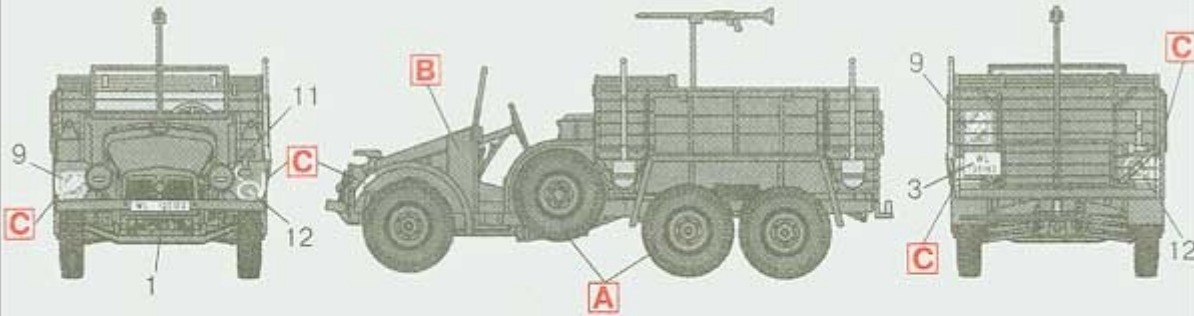

MODEL MASTER PAINTS:

A	No 1749 Flat Black
B	No 1723 Gunship Gray

Krupp L2H143 Kfz.70, "Hermann Göring" Regiment, Russia, 1942

1:72

Krupp L2H143 Kfz.70, полк "Герман Геринг", Россия, 1942 г.
Krupp L2H143 Kfz.70, "Hermann Göring" Regiment, Russia, 1942