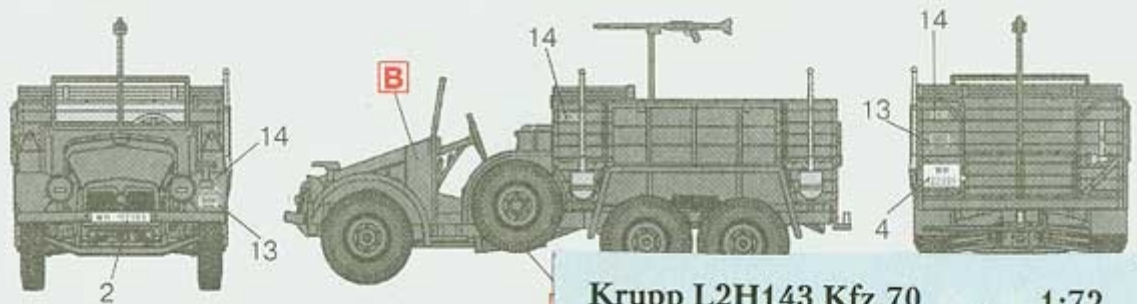

Krupp L2H143 Kfz.70, 6-я танковая дивизия,
Krupp L2H143 Kfz.70, 6.Pz.Div., Russia, 1941