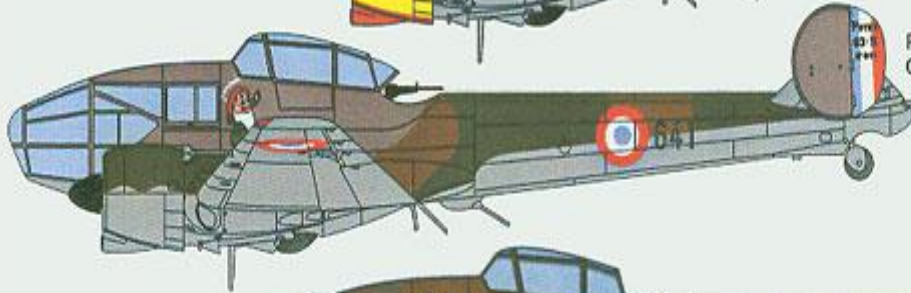

Potez 63-11 c/n 222 (C-721),
Vichy marking.