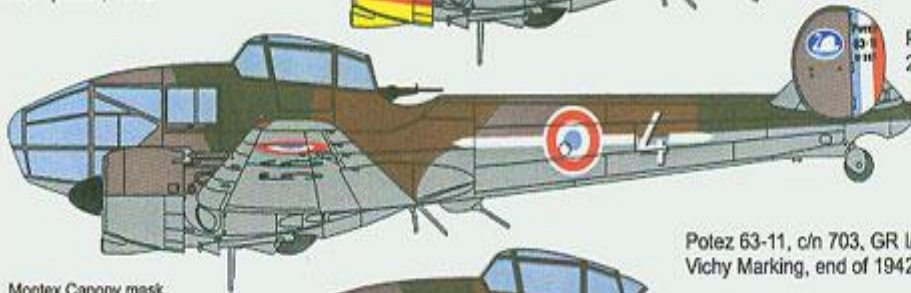

Potez 63-11 c/n357 (C-856),  
2. Escadrille, GR I/52, 1940.

Potez 63-11, c/n 703, GR I/36,  
Vichy Marking, end of 1942.

Montex Canopy mask.

Potez 63-11 "white 6", Regia Aeronautica, Piemont, Italy, 1943.