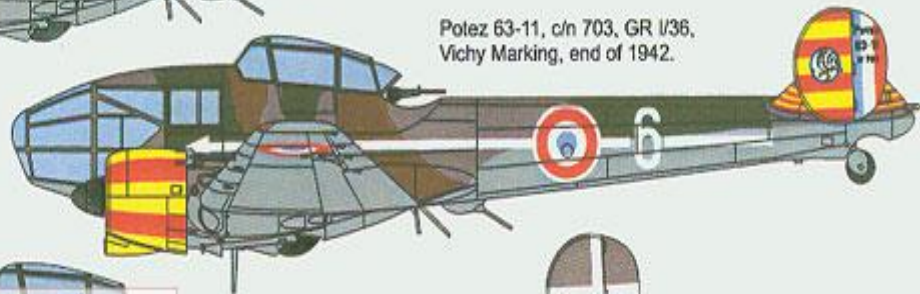

Potez 63-11 c/n357 (C-856),  
2. Escadrille, GR I/52, 1940.

Potez 63-11, c/n 703, GR I/36,  
Vichy Marking, end of 1942.

Montex Canopy mask.

Potez 63-11 "white 6", Regia Aeronautica, Piemont, Italy, 1943.