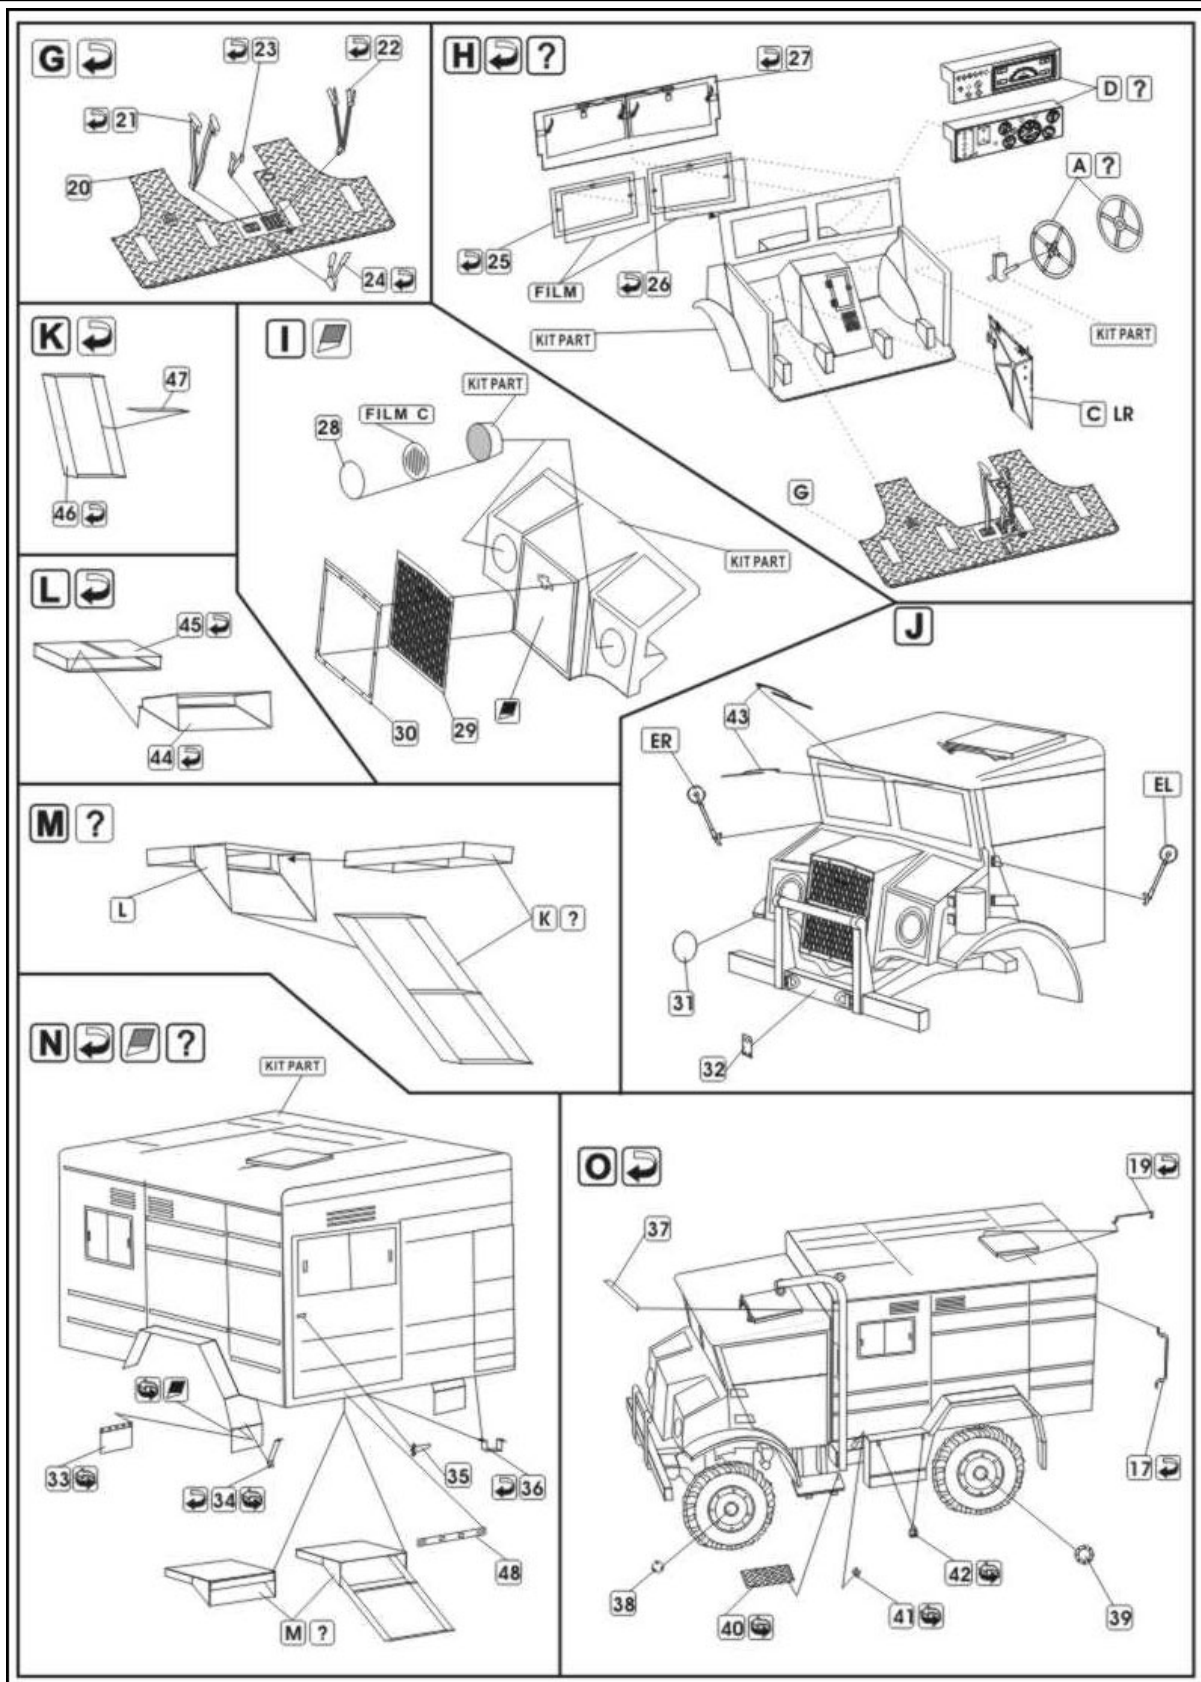

Sklep modelarski Jadar-Model. PART - Elementy waloryzujące do modeli plastikowych - PART Polska.