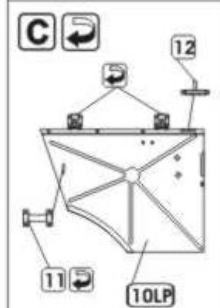

Part

ELEMENTY FOTOTRAWIONE
DO MODELI PLASTIKOWYCH

P72-159
CHEVROLET C15A
No.13 Cab Australian Pattern Wireless/Signals

DETAIL SET FOR PLASTIC KIT
"Part" (0-42) 640-40-76
www.part.pl

1:72 scale detail set for IBG MODELS kit

PO DRUGIEJ STRONIE
OPPOSITE SIDE

ODCIAĆ
REMOVE

ZAGIAĆ
BEND

DO WYBORU
OPTIONAL

TŁOCZYĆ
PRES