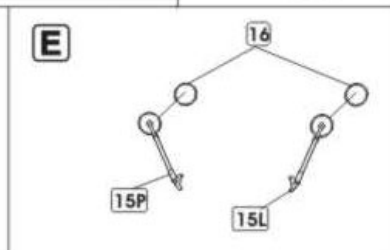

Part

ELEMENTY FOTOTRAWIONE
DO MODELI PLASTIKOWYCH

P72-159
CHEVROLET C15A
No.13 Cab Australian Pattern Wireless/Signals

DETAIL SET FOR PLASTIC KIT
"Part" (0-42) 640-40-76
www.part.pl

1:72 scale detail set for IBG MODELS kit

PO DRUGIEJ STRONIE
OPPOSITE SIDE

ODCIAĆ
REMOVE

ZAGIAĆ
BEND

DO WYBORU
OPTIONAL

TŁOCZYĆ
PRES