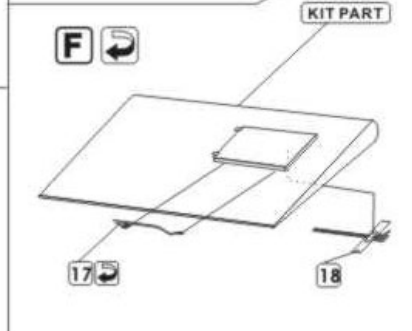

Part

ELEMENTY FOTOTRAWIONE
DO MODELI PLASTIKOWYCH

P72-159
CHEVROLET C15A
No.13 Cab Australian Pattern Wireless/Signals

DETAIL SET FOR PLASTIC KIT
"Part" (0-42) 640-40-76
www.part.pl

1:72 scale detail set for IBG MODELS kit

PO DRUGIEJ STRONIE
OPPOSITE SIDE

ODCIAĆ
REMOVE

ZAGIAĆ
BEND

DO WYBORU
OPTIONAL

TŁOCZYĆ
PRES