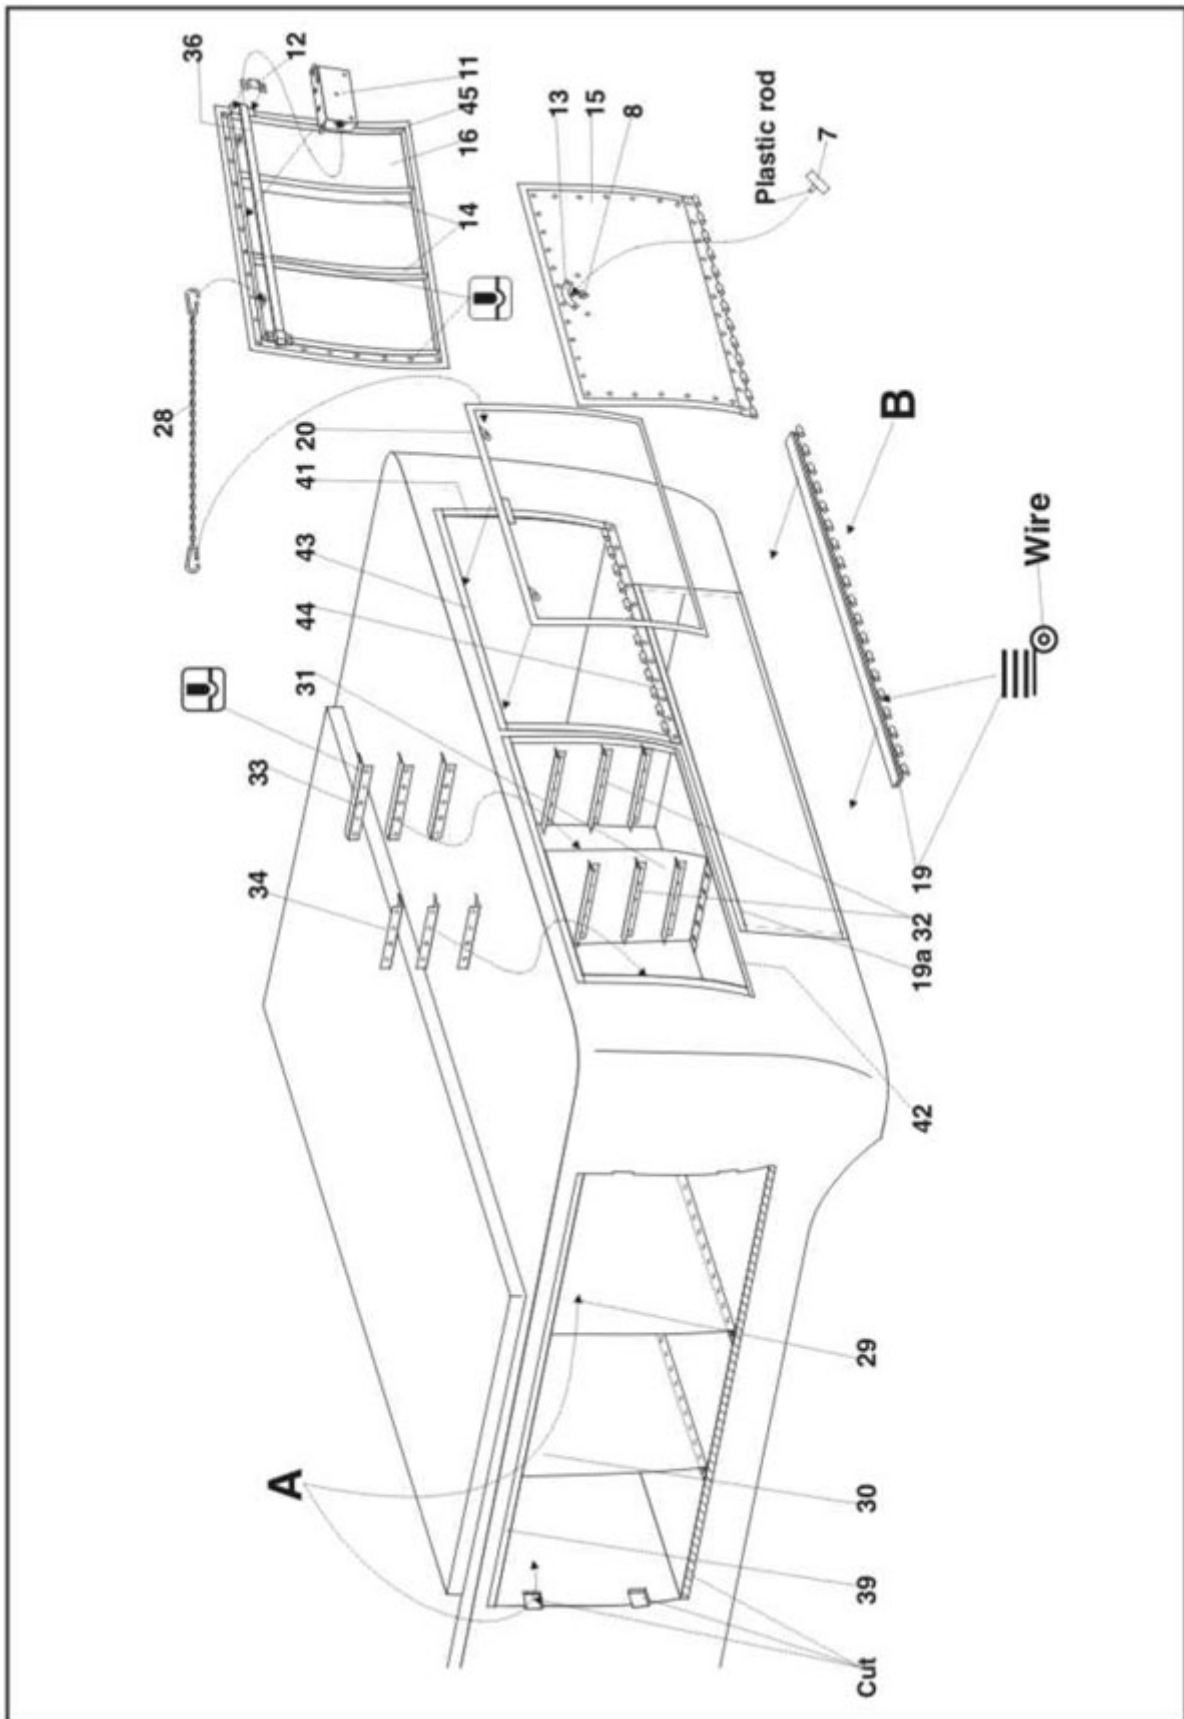

P35-218

Mittlere Zugkraftwagen 8t. **Sd.Kfz.7**
doors of the storage compartment

DETAIL SET FOR PLASTIC KIT

1:35 scale detail set for **TRUMPETER** kit

"Part" (0-42) 640-40-76

www.part.plTŁOCZYĆ
PRESS Mittlere Zugkraftwagen 8t **Sd.Kfz.7**
Doors of the storage compartment P35-218A Mittlere Zugkraftwagen 8t **Sd.Kfz.7**
Doors of the storage compartment P35-218B 