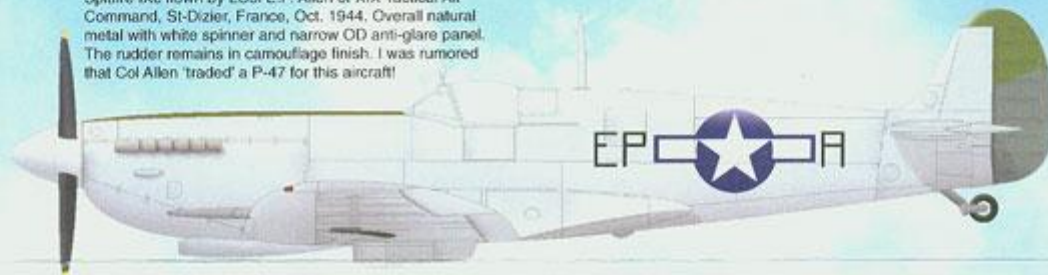

Spitfire IXc flown by LCol E.P. Allen of XIX Tactical Air Command, St-Dizier, France, Oct. 1944. Overall natural metal with white spinner and narrow OD anti-glare panel. The rudder remains in camouflage finish. I was rumored that Col Allen 'traded' a P-47 for this aircraft!