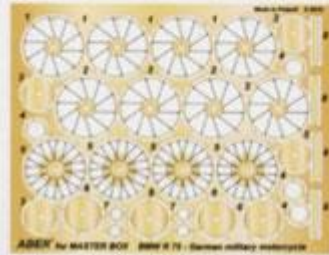

Winter Variant

model kits and accessories
JADAR-MODEL