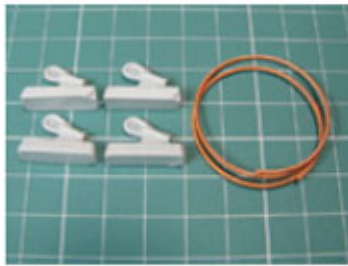

Zestaw zawiera:

2 odcinki metalowej liny holowniczej
4 x żywiczne zakończenie liny

Liny te były używane w:
IS-2, IS-3, ISU-122, ISU-152

Producent: **Eureka XXL** (Polska)

ER-3542 Soviet Towing Cables Heavy Type II

Set can be used with the following AFVs:

- IS-2 (Iosif Stalin)
- IS-3 (Iosif Stalin)
- ISU-122
- ISU-152

www.jadarhobby.pl

www.jadarhobby.pl

Overview

Soviet Towing Cables Heavy Type II for heavy tanks and SPGs used in late stages of WWII and during post-war period.

Set Elements

Set contains elements for improving one tank in 1/35 scale:

- 2 lengths of copper cable
- 4 resin eyelets

References

www.jadarhobby.pl