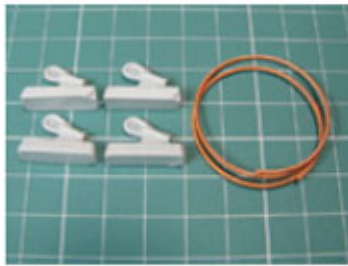

Zestaw zawiera:

2 odcinki metalowej liny holowniczej
4 x żywiczne zakończenie liny

Liny te były używane w:

IS-2, IS-3, ISU-122, ISU-152

Producent: **Eureka XXL** (Polska)

ER-3542 Soviet Towing Cables Heavy Type II

Set can be used with the following AFVs:

- IS-2 (Iosif Stalin)
- IS-3 (Iosif Stalin)
- ISU-122
- ISU-152

www.jadarhobby.pl

www.jadarhobby.pl

Overview

Soviet Towing Cables Heavy Type II for heavy tanks and SPGs used in late stages of WWII and during post-war period.

Set Elements

Set contains elements for improving one tank in 1/35 scale:

- 2 lengths of copper cable
- 4 resin eyelets

References

www.jadarhobby.pl