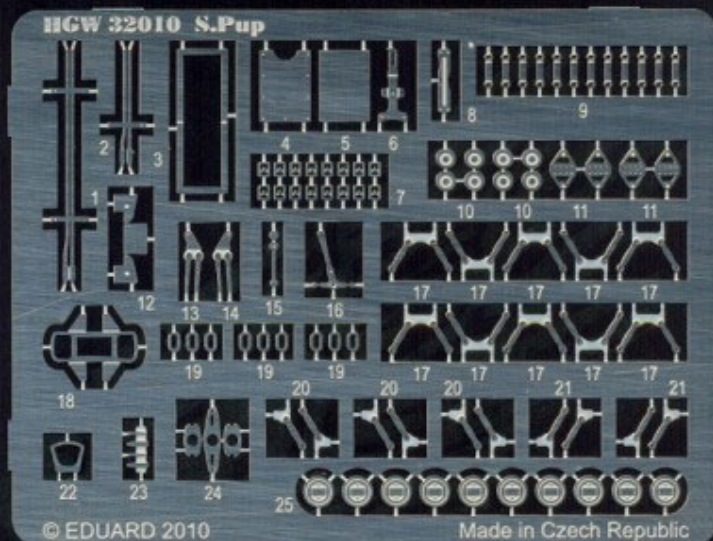

WWW.HGW.WEBGARDEN.CZ

HIGH QUALITY DETAIL SET

1/32 Sopwith Pup - WNW

132057

Sopwith

WARNING!

This set contains small and sharp parts.
Work carefully in a ventilated and well-lit
room. Safety glasses are recommended.
This product is not suitable for children
14 years or younger.