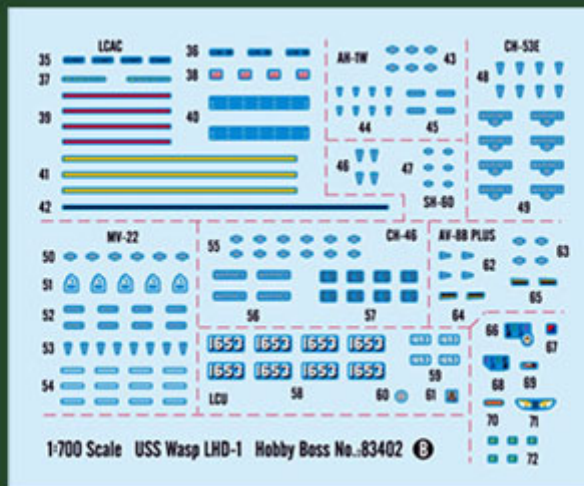

NO. 63482

Some parts may not be available in your country. Please check your local hobby shop for substitutes.

标貼与涂装

MARKING & PAINTING

USS Wasp LHD-1

アメリカ海軍 練習用揚陸艦ワスプLHD-1 美国海军“黄蜂”号两栖攻击舰

NO. 63482

Some parts may not be available in your country. Please check your local hobby shop for substitutes.