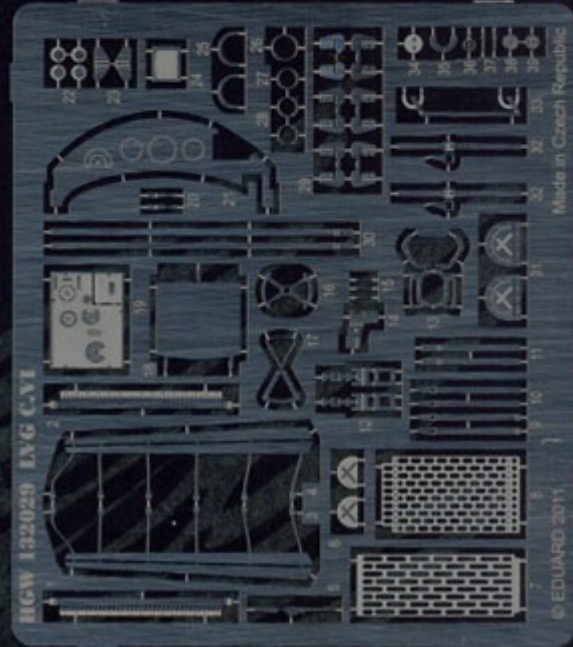

# HIGH QUALITY SUPER DETAIL SET

MICRO FIBRE FABRIC SEATBELTS  
PHOTOETCHED ACCESSORIES  
MASK DECAL (tester)

MADE IN CZECH REPUBLIC