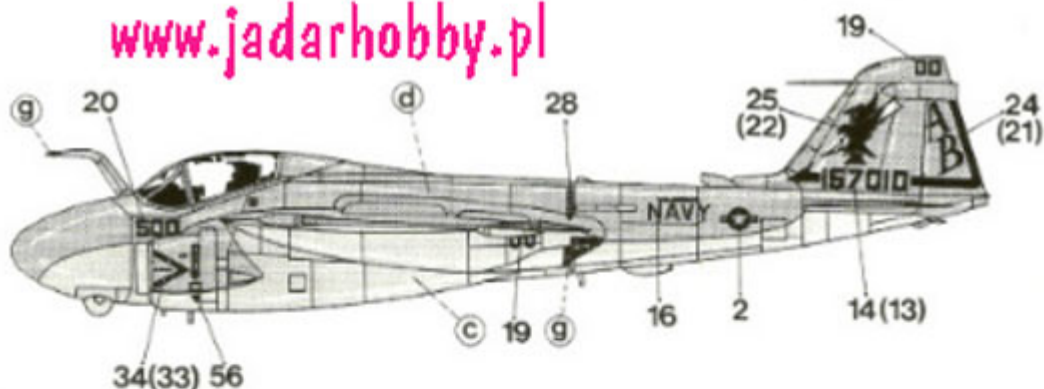

Kalkomania zawiera napisy eksploatacyjne

Wymiar kalkomanii: 130mm x 180mm

Producent: **Hi-Decal Line** (Niemcy)

MARINES
MARINES

www.jadarhobby.pl

33 9 33

3 10

NAVY 161667

A-6E 161681 A-6E 161681
DO NOT PAINT WARNING
DO NOT PAINT WARNING
DO NOT PAINT WARNING

A-6E A-6E

VMA AW 332 VMA AW 332

1 A-6E Intruder, VA-36 "Roadrunners", US Navy, aboard USS Theodore Roosevelt during Operation DESERT STORM; Red Sea, January 1991.

www.jadarhobby.pl

2 A-6E Intruder, VA-85 "Black Falcons", embarked on USS America during Operation DENY FLIGHT; Adriatic Sea, September 1993.

3 A-6E Intruder, VMA(AW)-332 "Polka Dots", US Marine Corps, MCAS Cherry Point, North Carolina, April 1993.