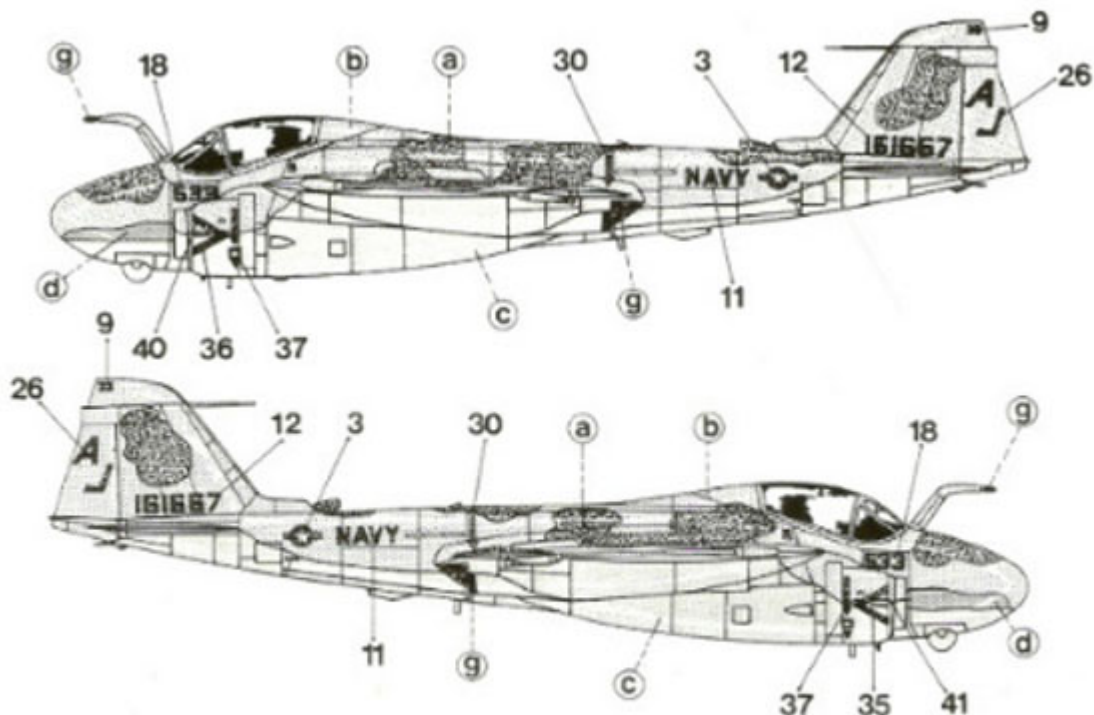

Kalkomania zawiera napisy eksploatacyjne

Wymiar kalkomanii: 130mm x 180mm

Producent: **Hi-Decal Line** (Niemcy)

MARINES
MARINES

www.jadarhobby.pl

33 9 33

3 10

NAVY 161667

A-6E 161681 A-6E 161681
DO NOT PAINT WARNING
DO NOT PAINT WARNING
DO NOT PAINT WARNING

A-6E A-6E

VMA AW 332 VMA AW 332

1 A-6E Intruder, VA-36 "Roadrunners", US Navy, aboard USS Theodore Roosevelt during Operation DESERT STORM; Red Sea, January 1991.

www.jadarhobby.pl

2 A-6E Intruder, VA-85 "Black Falcons", embarked on USS America during Operation DENY FLIGHT; Adriatic Sea, September 1993.

3 A-6E Intruder, VMA(AW)-332 "Polka Dots", US Marine Corps, MCAS Cherry Point, North Carolina, April 1993.