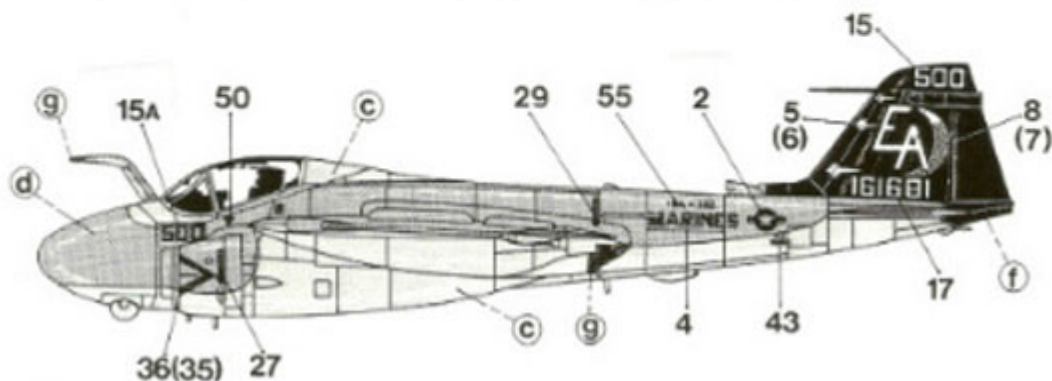

Kalkomania zawiera napisy eksploatacyjne

Wymiar kalkomanii: 130mm x 180mm

Producent: **Hi-Decal Line** (Niemcy)

MARINES
MARINES

www.jadarhobby.pl

33 9 33

3 10

NAVY 161667

A-6E 161681 A-6E 161681
DO NOT PAINT WARNING
DO NOT PAINT WARNING
DO NOT PAINT WARNING

A-6E A-6E

VMA AW 332 VMA AW 332

1 A-6E Intruder, VA-36 "Roadrunners", US Navy, aboard USS Theodore Roosevelt during Operation DESERT STORM; Red Sea, January 1991.

www.jadarhobby.pl

2 A-6E Intruder, VA-85 "Black Falcons", embarked on USS America during Operation DENY FLIGHT; Adriatic Sea, September 1993.

3 A-6E Intruder, VMA(AW)-332 "Polka Dots", US Marine Corps, MCAS Cherry Point, North Carolina, April 1993.