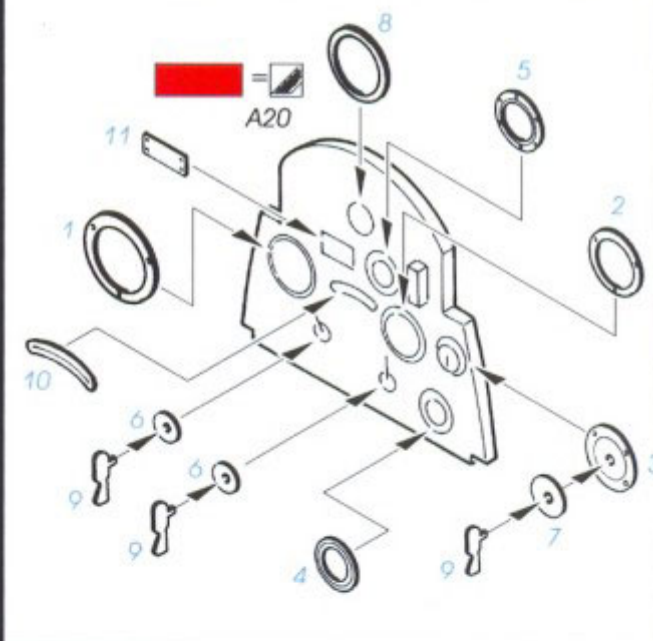

132069

Hansa Brandenburg W.29

ORIGINAL KIT PARTS
PŮVODNÍ DÍLY STAVEBNICE
PHOTO-ETCHED PARTS
LEPTANÉ DÍLY
PARTS TO BE REMOVED
DÍLY K OOSTRANĚNÍ
FILL
TMEĽIT

This set contains printed and photoetched parts. Chosse appropriate shade of belt and trim on dotted line using very sharp knife. Trim to required lenght according to type of seatbelt. Using finger munch into little ball. Flatten out and thread through photoetched parts. Glue using dispersive glue, do not use chemical glue that eches plastic. When applying, look and photos of interior of individual machines. After glued and shaped, paint with matt varnish.

WARNING!

This set contains small and sharp parts. Work carefully in a ventilated and well-lit room. Safety glasses are recommended. This product is not suitable for children 14 years or younger.

www.hgw.webgarden.cz