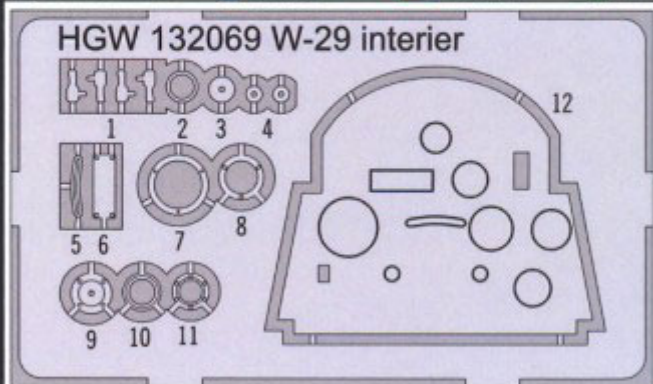

132069

Hansa Brandenburg W.29

ORIGINAL KIT PARTS
PŮVODNÍ DÍLY STAVEBNICE
PHOTO-ETCHED PARTS
LEPTANÉ DÍLY
PARTS TO BE REMOVED
DÍLY K OOSTRANĚNÍ
FILL
TMEĽIT

This set contains printed and photoetched parts. Chosse appropriate shade of belt and trim on dotted line using very sharp knife. Trim to required lenght according to type of seatbelt. Using finger munch into little ball. Flatten out and thread through photoetched parts. Glue using dispersive glue, do not use chemical glue that eches plastic. When applying, look and photos of interior of individual machines. After glued and shaped, paint with matt varnish.

WARNING!

This set contains small and sharp parts. Work carefully in a ventilated and well-lit room. Safety glasses are recommended. This product is not suitable for children 14 years or younger.

www.hgw.webgarden.cz