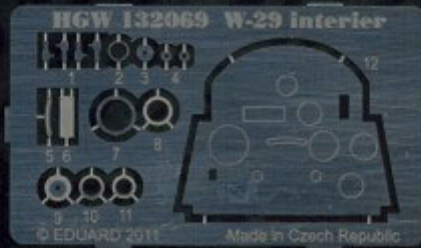

This product is not suitable for children
under 14 years of age.

WWW.HGW.WEBGARDEN.CZ