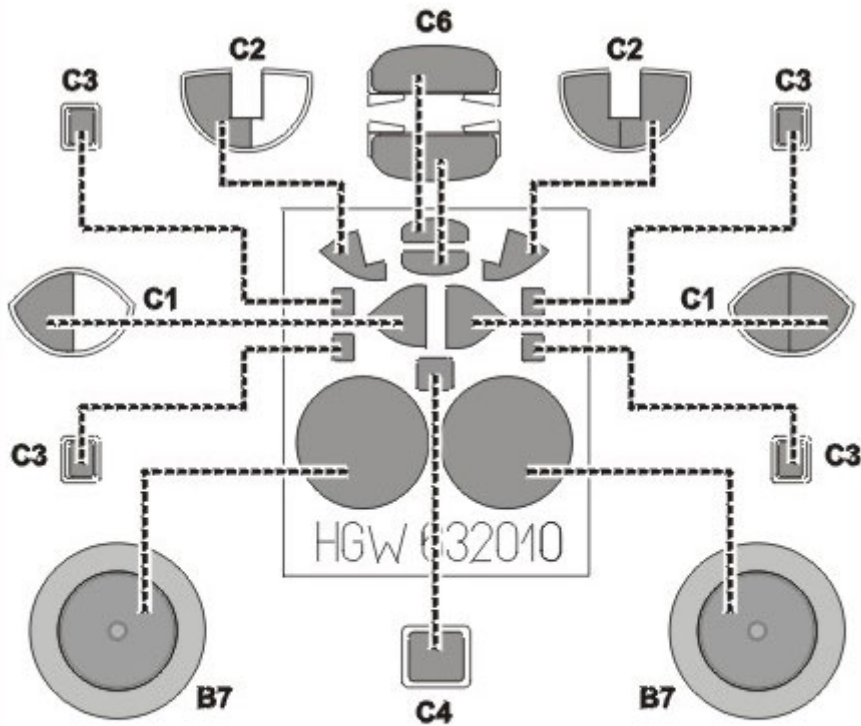

HGW 632010

FOR WINGNUT WINGS KIT

Sopwith Pup

MADE IN CZECH REPUBLIC

WWW.HGW.WEBGARDEN.CZ