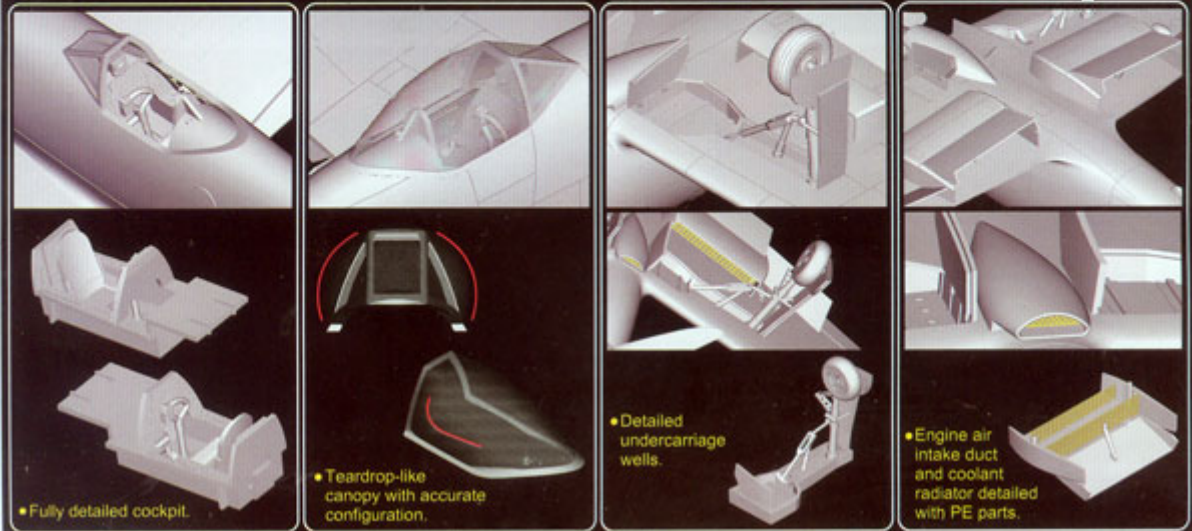

• PE parts are included.

JadarHobby