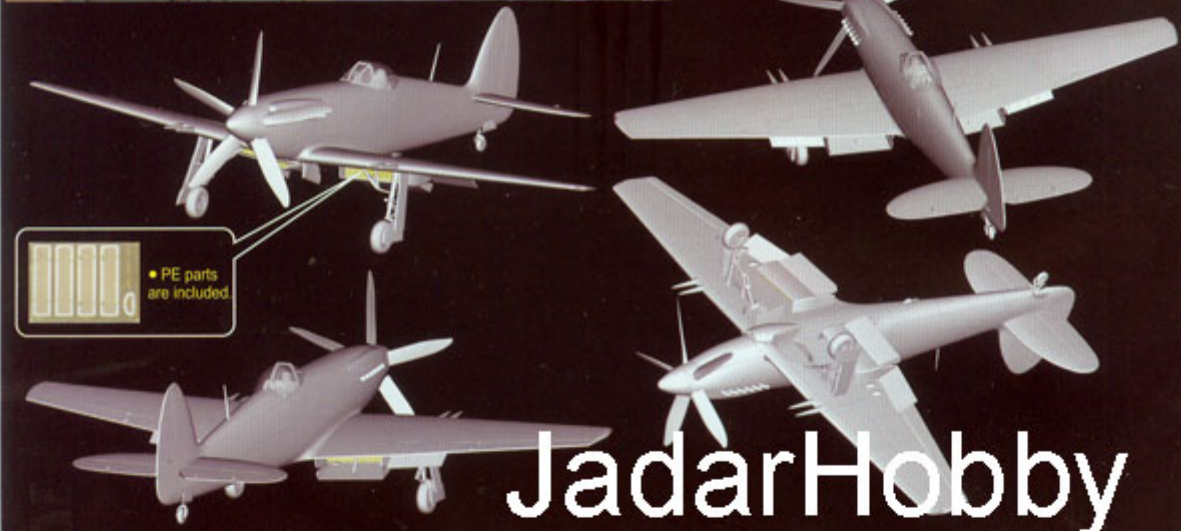

1/48
scale 02850

Supermarine Spitfire F.MK.14 Fighter

100% NEW TOOLING!

The Supermarine Spitfire was a British Rolls-Royce Griffon-engined fighter aircraft.

In late 1942, Supermarine designers feared the drag characteristics of the Spitfire's wing at high Mach numbers (nearing the speed of sound) might become a limiting factor in increasing the aircraft's high-speed performance. To overcome this, it was decided to produce a new laminar-flow wing, much like that already used on the North American P-51 Mustang. Another change, to improve the ground-handling, was replacing the Spitfire's narrow-track, outward-retracting undercarriage with a wider-track, inward-retracting system, as it was now substantially different from a Spitfire, the aircraft was named Spitfire.

The kit consists of over 80 parts, includes 7 clear parts fuselage & wing with finely engraved panel lines.

• PE parts are included.

JadarHobby