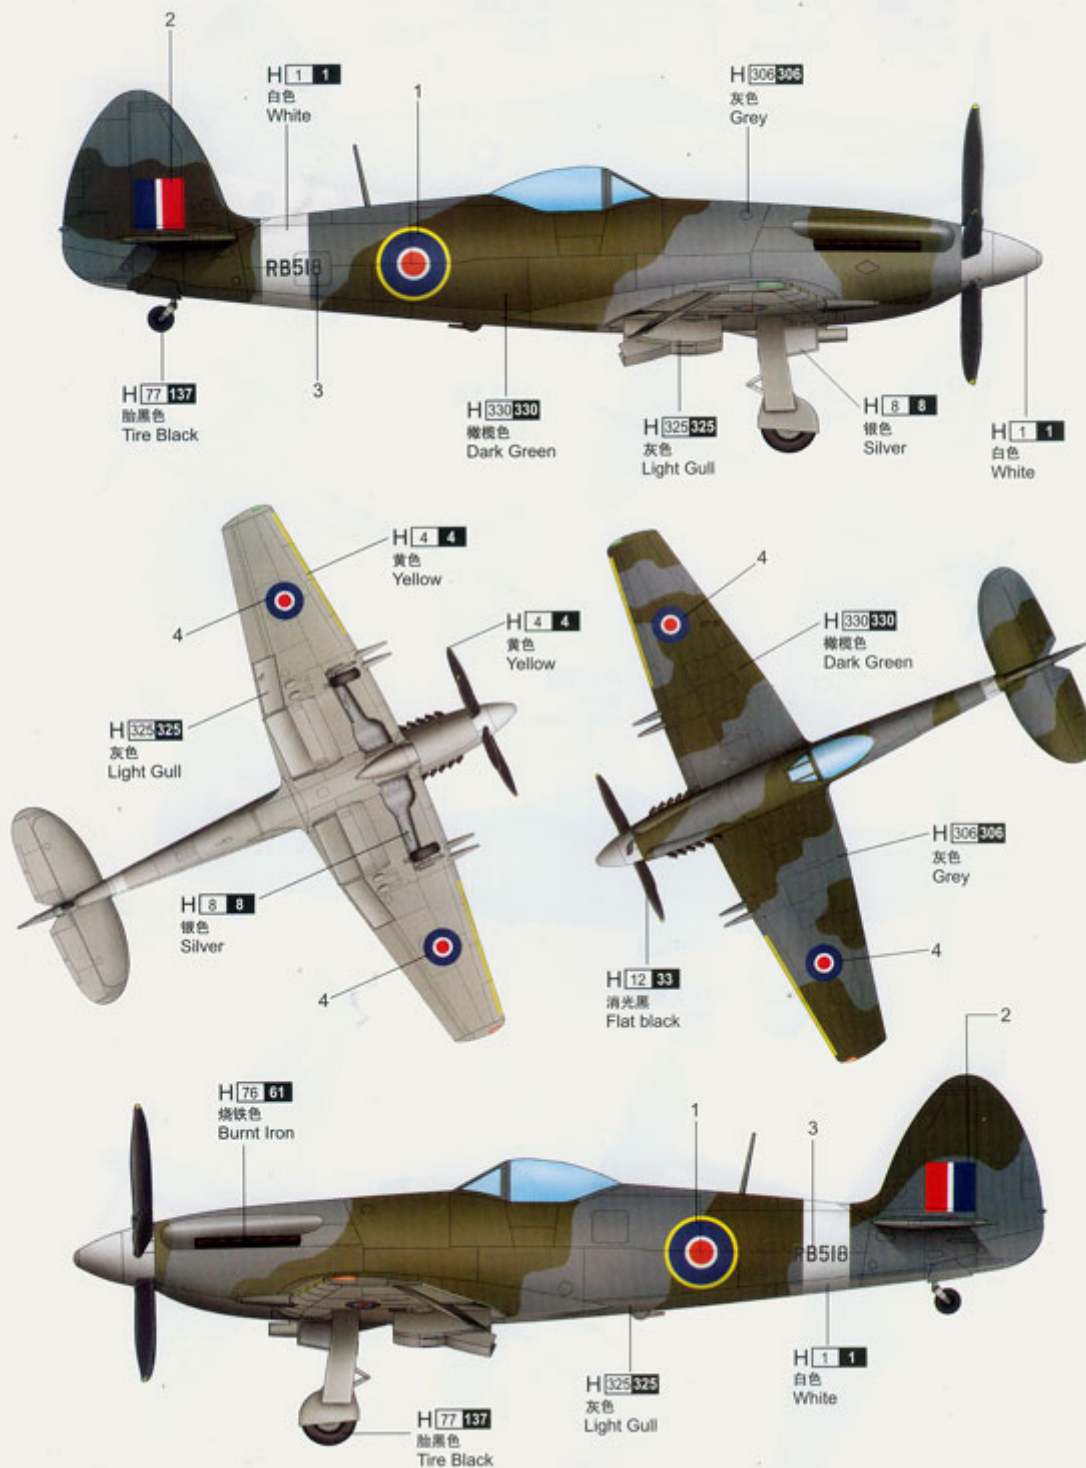

涂装同标贴指示
Painting & Marking guide

A

PAINT REFERENCE COLOUR					
Color	Mr.Hobby	Vallejo	Model Master	Tamiya	Humbrol
机体内颜色 Interior Green	H 27 27	—	—	—	—
橄榄色 Dark Green	H 330 330	882	—	—	163
烧铁色 Burnt Iron	H 76 61	863	1795	X10	53
胎黑色 Tire black	H 77 137	—	—	—	—

PAINT REFERENCE COLOUR					
Color	Mr.Hobby	Vallejo	Model Master	Tamiya	Humbrol
黄色 Yellow	H 4 4	963	1514	X3	69
天蓝 Light Gull	H 325 325	—	1730	XF55	129
白色 White	H 1 1	842	1745	X2	22
灰色 Grey	H 306 306	870	1725	XF20	—
消光黑 Flat black	H 12 33	950	1749	XF1	33

H AQUEOUS HOBBY COLOR Mr. COLOR

02850 1/48 Supermarine Spitfire F.Mk.IV Fighter A

Polecamy!

Ważne informacje:

Prosimy o dokładne zapoznanie się z zasadami działania naszego sklepu. To bardzo ważne i pozwoli na uniknięcie nieporozumień związanych z koniecznością oczekiwania na przesyłkę. Wszystkie zamówienia realizujemy w kolejności zgłoszeń. Wybranie "przesyłka priorytetowa" jako sposobu wysyłki nie oznacza, że paczka zostanie wysłana na drugi dzień. To tylko rodzaj usługi pocztowej.

Firma Jadar-Model jest właścicielem dwóch sklepów. Jeden z nich to sklep internetowy, drugi zaś jest prawdziwy i mieści się w Warszawie, stolicy Polski. Te same modele i akcesoria oferowane w sklepie internetowym sprzedawane są w jednocześnie w obu sklepach. Ponieważ nasza oferta jest bardzo duża nie mamy magazynu z wielką ilością tych samych przedmiotów. Może zdarzyć się, że model, który chcesz kupić został sprzedany w drugim sklepie. Wtedy zostaniesz powiadomiony emailem, że realizacja Twojego zamówienia będzie dłuższa, ponieważ musimy uzupełnić magazyn i czekamy na dostawę od producenta. Prosimy o cierpliwość i wyrozumiałość.