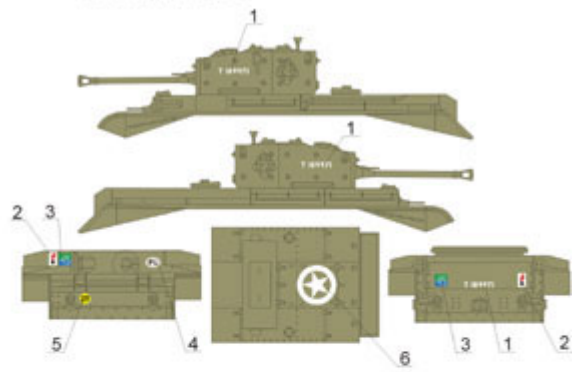

E. Cromwell IV. 3rd Squadron, 10th Mounted Rifle Regiment, France, August 1944.
Cromwell IV. 3rd Squadron, 10th Mounted Rifle Regiment, France, August 1944.