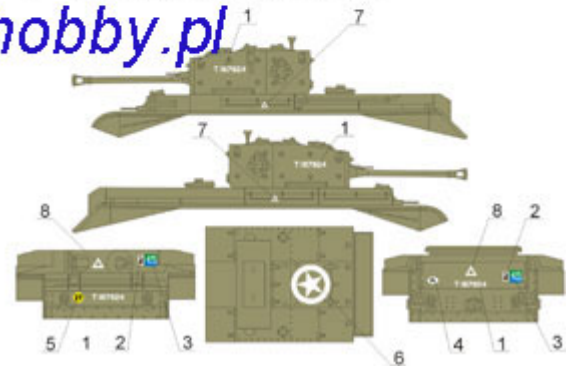

E. Cromwell IV. 3rd Squadron, 10th Mounted Rifle Regiment, France, August 1944.
Cromwell IV. 3rd Squadron, 10th Mounted Rifle Regiment, France, August 1944.