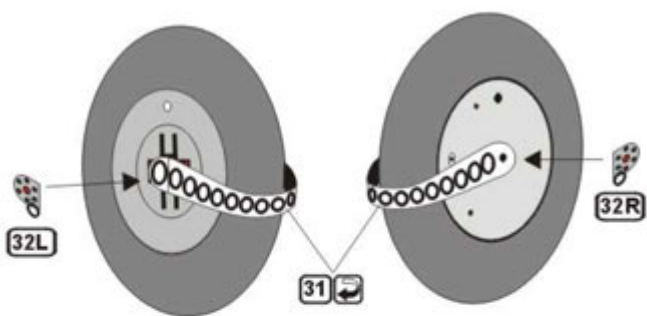

### CAUTION

Photo-etched parts can only be glued with cyanoacrylate glue. Work in a well ventilated area. Do not inhale vapors since these can be harmful. Wash your hands after using.

PO DRUGIEJ STRONIE  
OPPOSITE SIDE

ODCIAĆ  
REMOVE

ZAGIĄĆ  
BEND

TŁOCZYĆ  
PRESS

**P****R****S****U****T**

Bibliografia:  
 - 4+  
 - Plastic Kits Revue 43/95  
 - Aero Revue 68/98

ramki kabiny  
 canopy frames **PART S48-092**