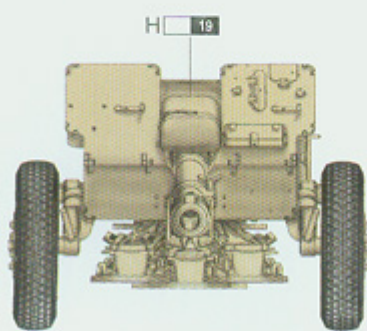

H 77 137

H 77 137