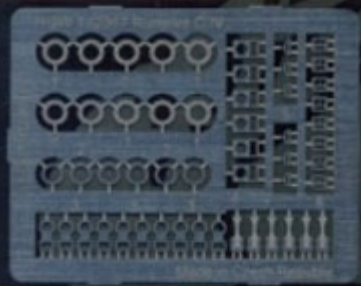

Elementy fototrawione do modeli plastikowych. Skala 1/32

W skład zestawu wchodzi:

- 132067 Rumpler C.IV SEATBELTS**
- 132073 RFC SPANAU**
- 132081 PARABELLUM**
- 132077 Rumpler C.IV INTERIOR**
- 132078 Rumpler C.IV SURFACE DETAILS**
- 632012 Rumpler C.IV MASK**

Producent: **HGW** (Czechy)

1/32

HIGH QUALITY SUPER DETAIL SET

MICRO FIBRE FABRIC SEATBELTS
PHOTOETCHED ACCESSORIES
DECALS

MADE IN CZECH REPUBLIC

RUMPLER C.IV 132095

- 132067 RUMPLER C.IV seatbelts
- 132077 RUMPLER C.IV interior
- 132078 RUMPLER C.IV SURFACE DETAILS
- 132073 SPANDAU
- 132081 PARABELLUM
- 632012 RUMPLER C.IV MASK