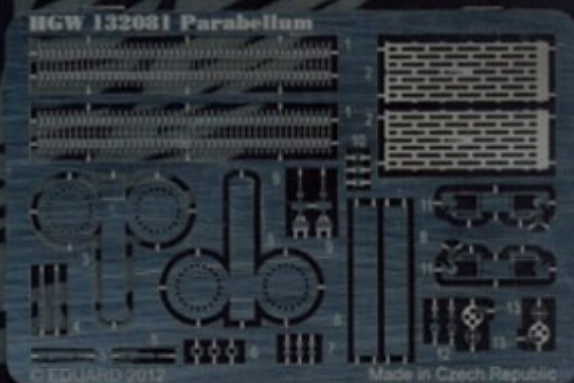

Producent: **HGW** (Czechy)

1/32

HIGH QUALITY SUPER DETAIL SET

MICRO FIBRE FABRIC SEATBELTS
PHOTOETCHED ACCESSORIES
DECALS

MADE IN CZECH REPUBLIC

RUMPLER C.IV 132095

- 132067 RUMPLER C.IV seatbelts
- 132077 RUMPLER C.IV interior
- 132078 RUMPLER C.IV SURFACE DETAILS
- 132073 SPANDAU
- 132081 PARABELLUM
- 632012 RUMPLER C.IV MASK