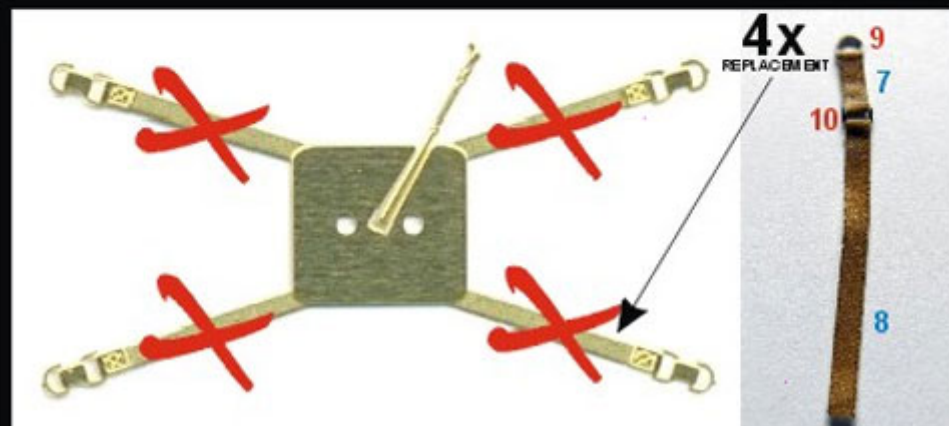

www.jadarhobby.pl