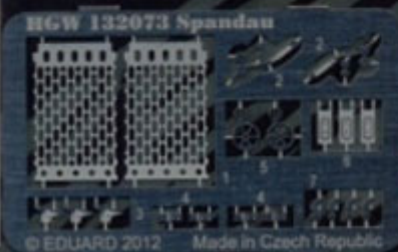

Elementy fototrawione do modeli plastikowych. Skala 1/32

W skład zestawu wchodzi:

- 132067 Rumpler C.IV SEATBELTS**
- 132073 RFC SPANAU**
- 132081 PARABELLUM**
- 132077 Rumpler C.IV INTERIOR**
- 132078 Rumpler C.IV SURFACE DETAILS**
- 632012 Rumpler C.IV MASK**

Producent: **HGW** (Czechy)

1/32

HIGH QUALITY SUPER DETAIL SET

MICRO FIBRE FABRIC SEATBELTS
PHOTOETCHED ACCESSORIES
DECALS

MADE IN CZECH REPUBLIC

RUMPLER C.IV 132095

- 132067 RUMPLER C.IV seatbelts
- 132077 RUMPLER C.IV interior
- 132078 RUMPLER C.IV SURFACE DETAILS
- 132073 SPANDAU
- 132081 PARABELLUM
- 632012 RUMPLER C.IV MASK