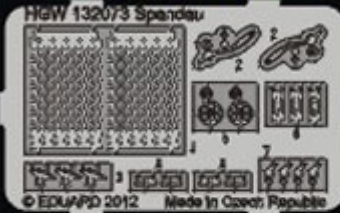

MADE IN CZECH REPUBLIC

- ALL DIMENSIONS ARE IN MILLIMETERS UNLESS SPECIFIED OTHERWISE
- DIMENSIONAL ACCURACY IS IN ACCORDANCE WITH ISO 2768-MS
- HEADLINE ORIENTATION
- SPIND ORIENTATION
- DRILL HOLE HOLE ORIENTATION
- HEADLINE ORIENTATION
- OPTION YOUR
- REPLACE PARTS