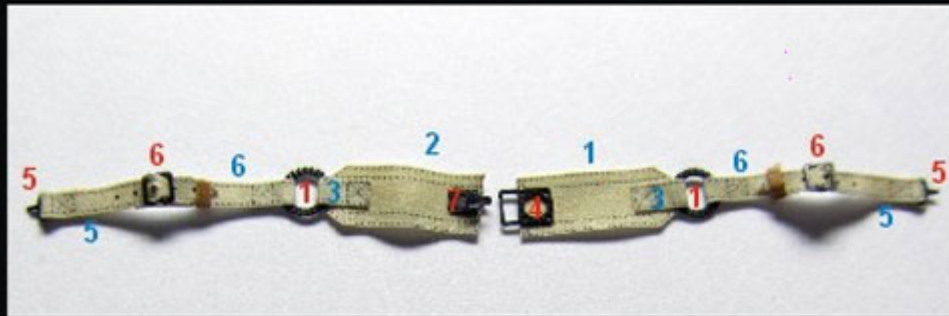

RUMPLER C.IV 132067

PHOTOETCHED PART

TEXTILE PART