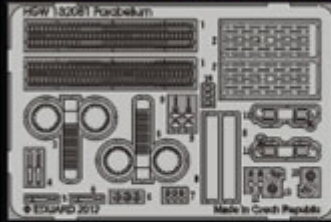

MADE IN CZECH REPUBLIC

- ALL DIMENSIONS ARE IN MILLIMETERS UNLESS SPECIFIED OTHERWISE
- DIMENSIONAL ACCURACY IS IN ACCORDANCE WITH ISO 2768-MS
- HEADLINE ORIENTATION
- SPIND ORIENTATION
- DRILL HOLE HOLE ORIENTATION
- HEADLINE ORIENTATION
- OPTION YOUR
- REPLACE PARTS

WWW.HGW.WINGGARDEN.CZ

FOR WINGNUT WINGS KIT

ORIGINAL KIT PARTS
POVODNI DILY STAVEBNICE

PHOTO-ETCHED PARTS
LEPTANE DILY

PARTS TO BE REMOVED
DILY A ODSTRANENI

FILL
TMELIT

www.jadarhobby.pl

132081 Parabellum

MADE IN CZECH REPUBLIC FOR WINGNUT WINGS KIT

- ★ APPLY EXPRESS MASK AND PAINT BEFORE GLUING
POUŽITÍ EXPRESNÍ MASKY NÁMAZVÍTE PŘED SLEPENÍM
- ☾ SYMMETRICAL ASSEMBLY
SYMETRICKÁ MONTÁŽ
- ✂ REMOVE
ODSTRANIT
- 🔪 GRIND
ODŠKŮBIT
- 🔧 DRILL HOLE
VRTAT OTVOR
- ✓ BEND
OHNOUT
- ? OPTION
VOLBA
- 🔄 REPLACE
NAVRADIT