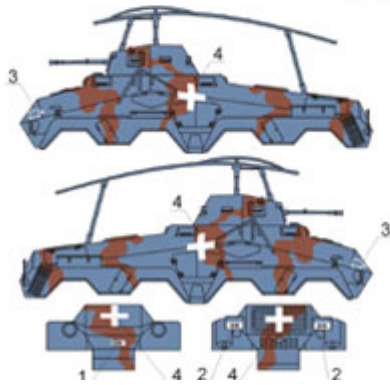

SdKfz 232 (Pz) LSSAH Poland, wczesny