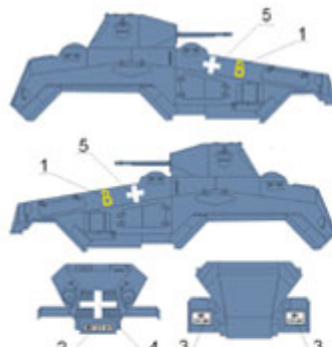

www.jadarhobby.pl

Polecamy!