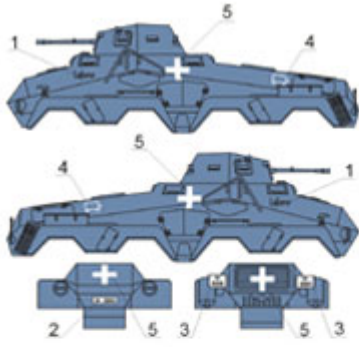

www.jadarhobby.pl

Polecamy!