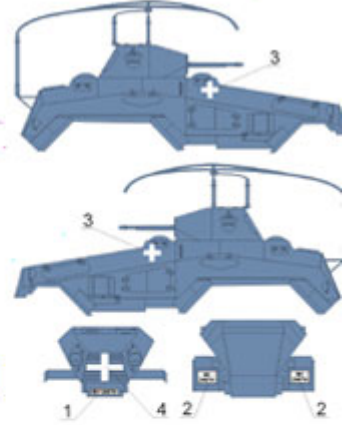

www.jadarhobby.pl

Polecamy!