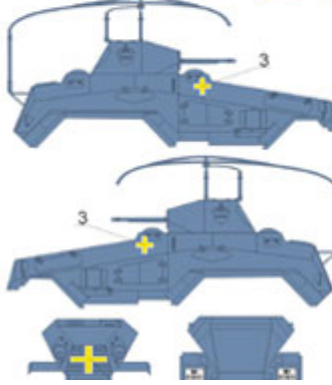

www.jadarhobby.pl