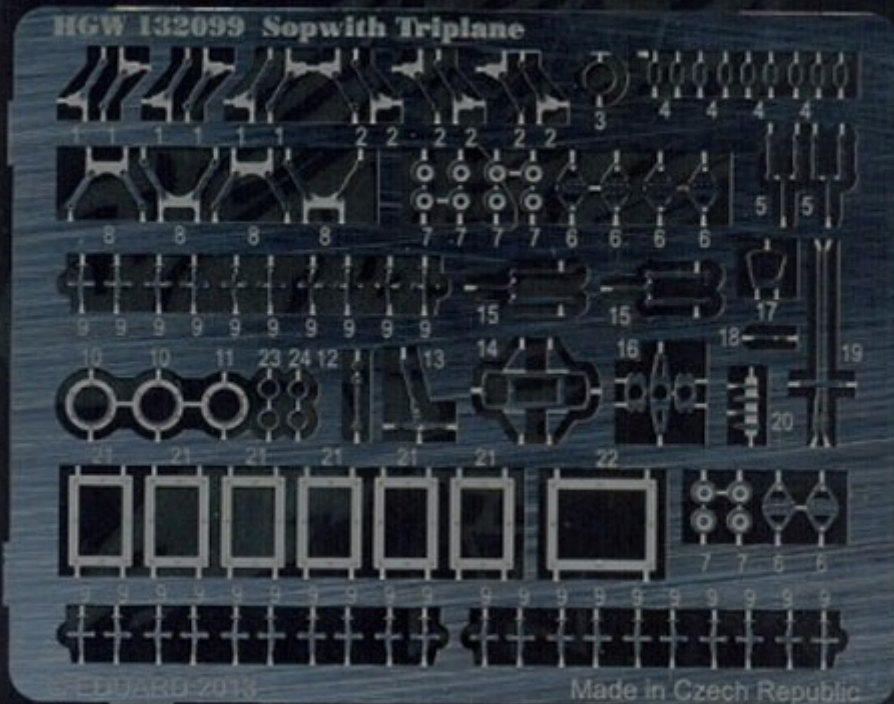

WWW.HGWMODELS.CZ

1/32

HIGH QUALITY DETAIL SET

Sopwith TRIPLANE

132099

MADE IN CZECH REPUBLIC

www.jadarhobby.pl