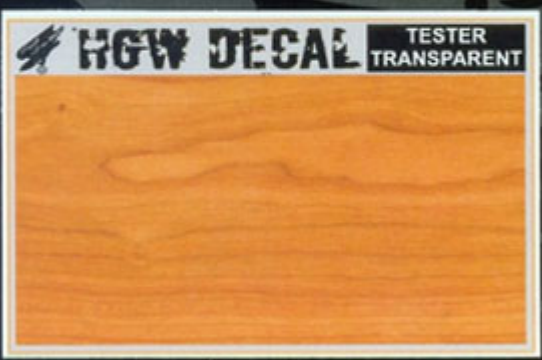

1/32

HIGH QUALITY SUPER DETAIL SET

MICRO FIBRE FABRIC SEATBELTS - LASER
PHOTOETCHED ACCESSORIES
DECALS MASK

Sopwith TRIPLANE 132106

132517 Sopwith TRIPLANE seatbelts - LASER
132099 Sopwith TRIPLANE PE set
632018 Sopwith TRIPLANE MASK

MADE IN CZECH REPUBLIC

WWW.JADARHOBBY.PL