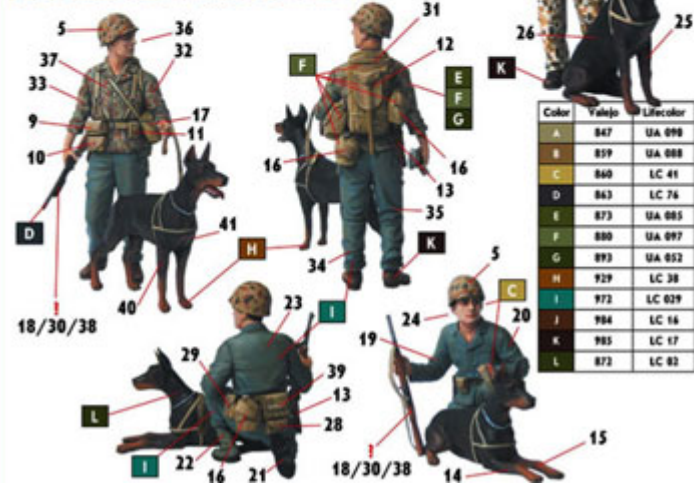

Dogs in service in the US Marine Corps, WW II era

№MB35155

Color	Value	License
A	847	UA 090
B	859	UA 088
C	860	LC 41
D	863	LC 74
E	873	UA 085
F	880	UA 097
G	893	UA 052
H	929	LC 38
I	972	LC 039
J	984	LC 16
K	985	LC 17
L	872	LC 82