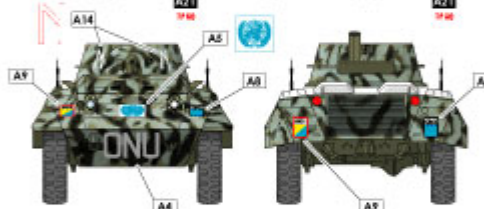

## A M8 Greyhound

Swedish ONU Battalion

N NINA-BELLE

Olive as base.  
Bluish Light Grey (sprayed).  
Black (sprayed).  
White.

Alternative:  
Same M8, Nina-Belle, but  
with earlier dated markings.

Earlier MG position, and  
no turret markings.