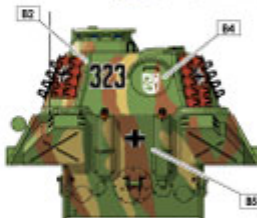

B Panther Ausf G - late production

10. SS-Panzer Division Frundsberg, Cottbus area Germany in April 1945.