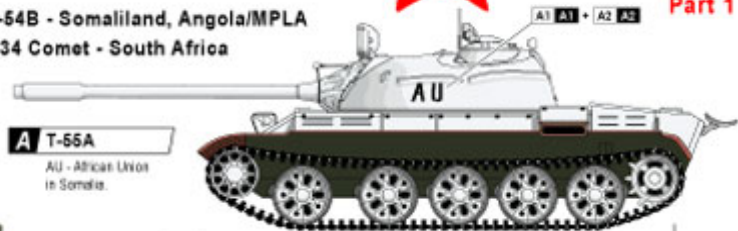

# African Wars

35-950

Part 1

T-55A - Angola/Cuba, Ethiopia  
AU African Union,

T-54B - Somaliland, Angola/MPLA  
A34 Comet - South Africa

**B** T-55A

Cuban unit in  
Angola, 1987-88

B1 B2 B3  
B1 B2 B3

**A** T-55A

AU - African Union  
in Somalia.

Dark Green base. White Brown or rust?

No rear view photo found

**C** T-55A

Cuban-Angolan recon  
platoon in Angola 1988

C1 C1

C3 C4 C5  
C3 C4 C5