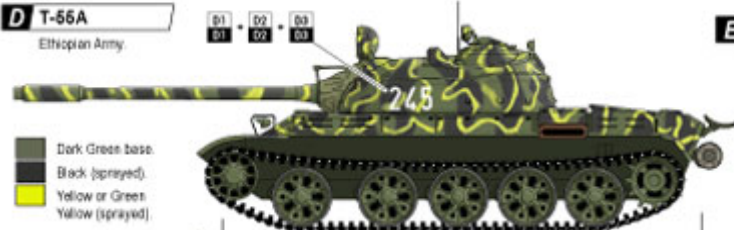

# African Wars

35-950

Part 1

T-55A - Angola/Cuba, Ethiopia  
AU African Union,

T-54B - Somaliland, Angola/MPLA  
A34 Comet - South Africa

**B** T-55A

Cuban unit in  
Angola, 1987-88

B1 B2 B3  
B1 B2 B3

**A** T-55A

AU - African Union  
in Somalia.

Dark Green base. White Brown or rust?

No rear view photo found

**C** T-55A

Cuban-Angolan recon  
platoon in Angola 1988

C1 C1

C3 C4 C5  
C3 C4 C5

Dark Green base.

**D** T-55A

Ethiopian Army.

D1 D2 D3  
D1 D2 D3

Dark Green base.  
Black (sprayed).  
Yellow or Green  
Yellow (sprayed).

**E** T-55A

Ethiopian Army.

E2  
E2