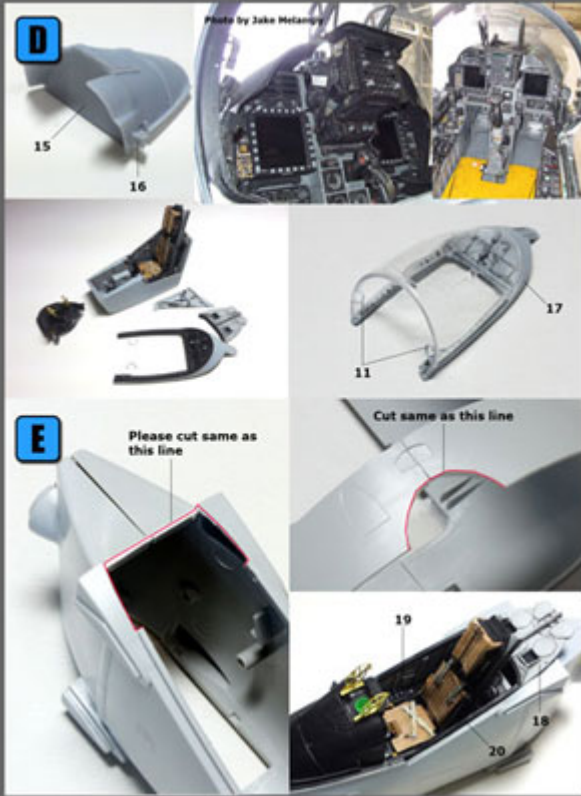

*Total : 23 resin parts and lead foil

(A) S3U-4/A Ejection seat

(B) Cockpit bath-tub
Please use kit's PE part for HUD.

(C) References photo for assembly and painting
Photo by Jake Melampy

WARNING!

1. This is not a Toy.
2. Experienced modellers only.
3. Not for age under 10.
4. Don't inhale & eat resin dust.
5. Glue and paint are not included.