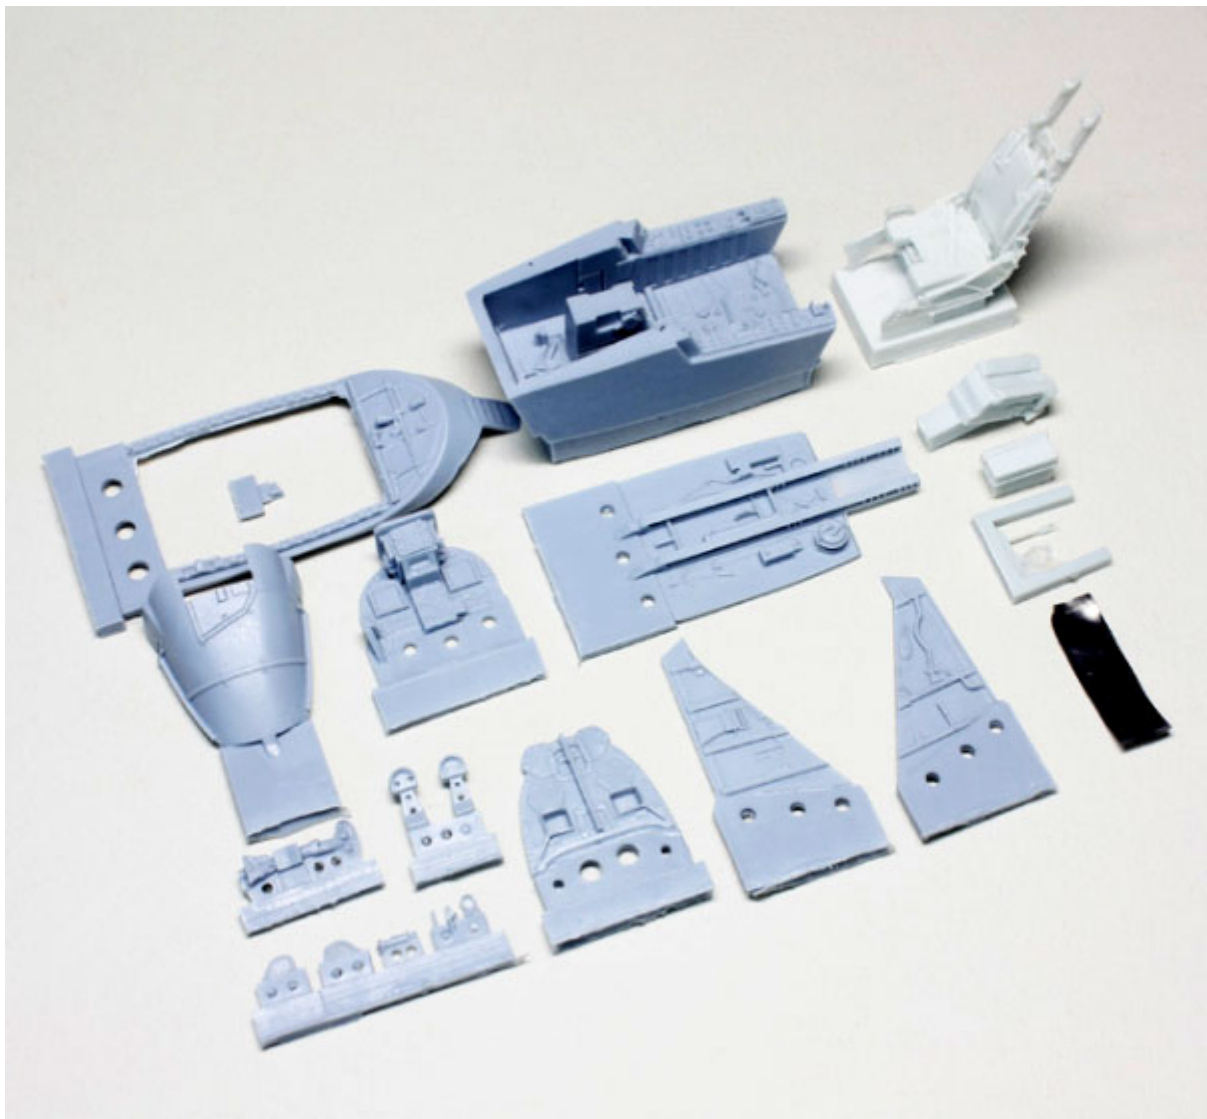

Żywiczne wnętrze kabiny pilota do AV-8B Harrier II Plus (model Trumpeter)

Fotel wyrzucany SJU-4/A

Szczegółowo odwzorowane wnętrze kabiny oraz poprawny panel deski rozdzielczej

Razem 23 części z żywicy

Kolorowa instrukcja formatu A5

Producer: **WOLFPACK** (Korea)

Wolfpack AV-8B Harrier II Plus Cockpit set
for Trumpeter 1/32

www.wolfpack-d.com

WP32069
1/32
Scale

SJU-4/A Ejection seat,
Detailed cockpit parts,
Total 23 resin parts

Work by Honghwan Jang

*Total : 23 resin parts and lead foil

(A) S3U-4/A Ejection seat

(B) Cockpit bath-tub
Please use kit's PE part for HUD.

(C) References photo for assembly and painting
Photo by Jake Melampy

WARNING!

1. This is not a Toy.
2. Experienced modellers only.
3. Not for age under 10.
4. Don't inhale & eat resin dust.
5. Glue and paint are not included.