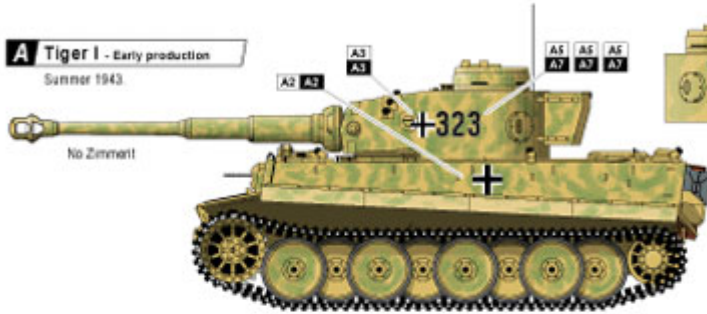

Artwork by Johan Lexell
35-916

STAR DECALS
www.star-decals.net

1/35
scale

Page 1 of 1

Printed in China 2014
silk-screen printed
water slide decals
aka wet transfers

Tigers of 35-916

Generic turret numbers for Tiger I

Produced by
SAVA STICKERS
Jomut-Charoen, Thailand
Phone: 05-08943180

Generic turret numbers for Tiger I

3. Kompanie, Kursk 1943

A Tiger I - Early production
Summer 1943