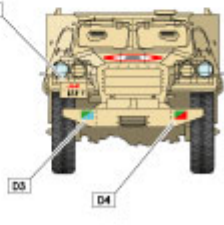

D BTR-152

Parade in Cairo July 1959.