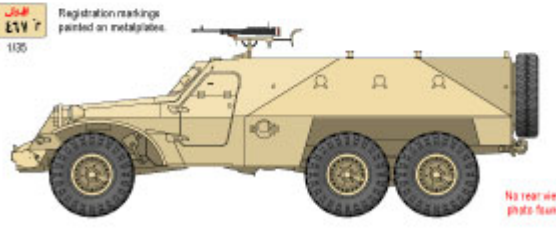

D BTR-152

Parade in Cairo July 1959

D3 D4

No rear view
photo found

Alternative:

Parade in Cairo 1957

D1 D1