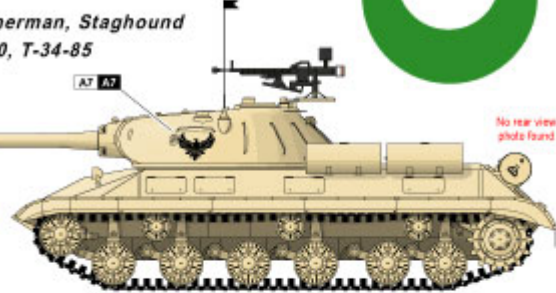

JS-3M Stalin, M4A4 Sherman, Staghound
BTR-152, SU-100, T-34-85

A7 A7

Alternative:

A4 A2 A7 A4

No rear view
photo found

Alternative: