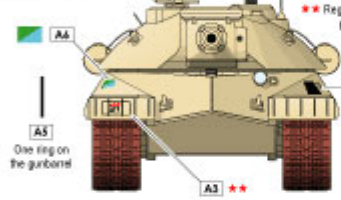

No rear view photo found

Alternative: