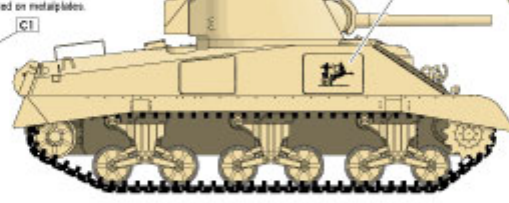

C M4A4 Sherman (ex British)

Cairo in 1955.