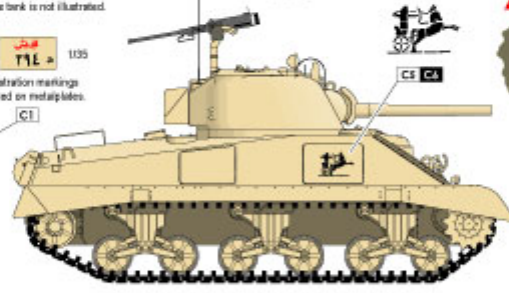

C1 C1

Alternative:

Whole tank
painted in
Olive Drab,
1952

C1 C1