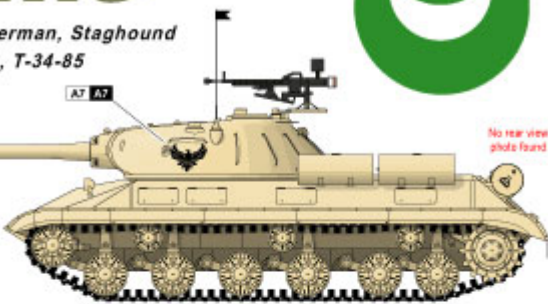

No rear view photo found

Alternative: