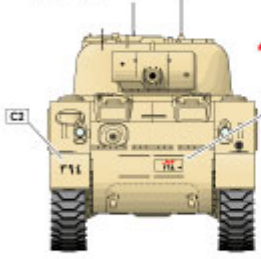

C M4A4 Sherman (ex British)

Cairo in 1955.