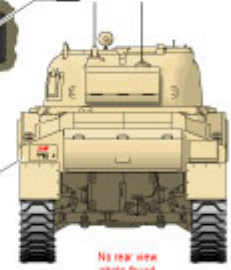

Alternative:

Whole tank painted in Olive Drab, 1952.

C1