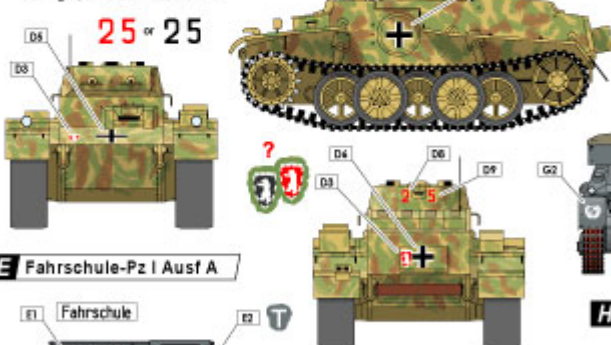

D VK.1801 PzKpfw I Ausf F

Pz.Reg. 1. 1. Pz.Div. Russia in 1943.