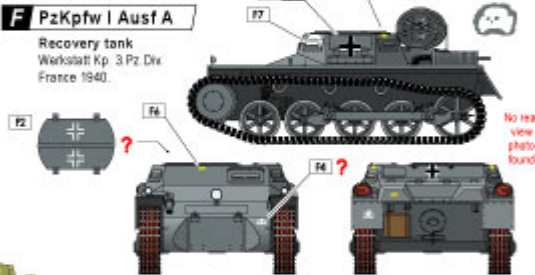

F PzKpfw I Ausf A

Recovery tank
Werkstatt Kp. 3.Pz.Div.
France 1940.

No rear view
photo found