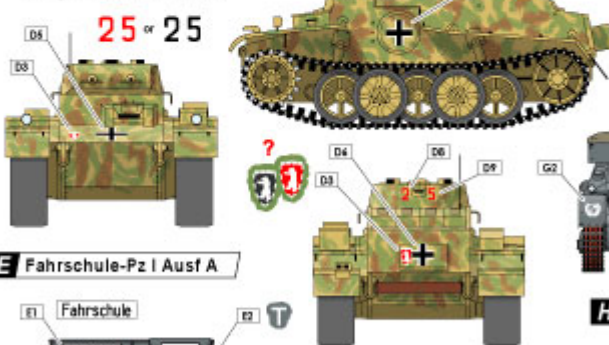

D VK.1801 PzKpfw I Ausf F

Pz.Reg. 1. 1. Pz.Div. Russia in 1943.