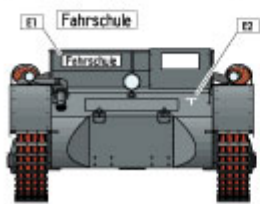

E Fahrschule-Pz I Ausf A