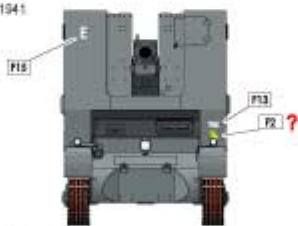

▲ Alternative
France 1940.

▲ Alternative
Russia 1941.