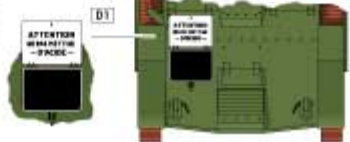

D ATTENTION!