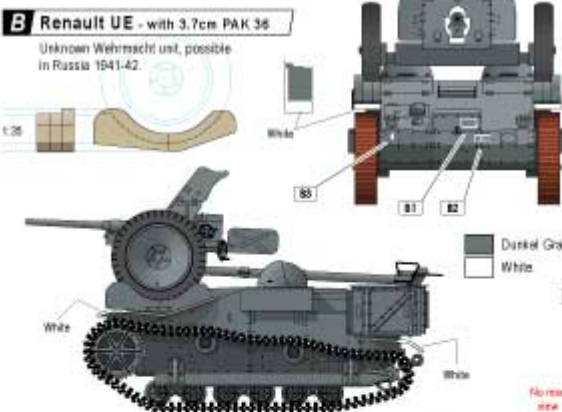

B Renault UE - with 3.7cm PAK 36

Unknown Wehrmacht unit, possible in Russia 1941-42.