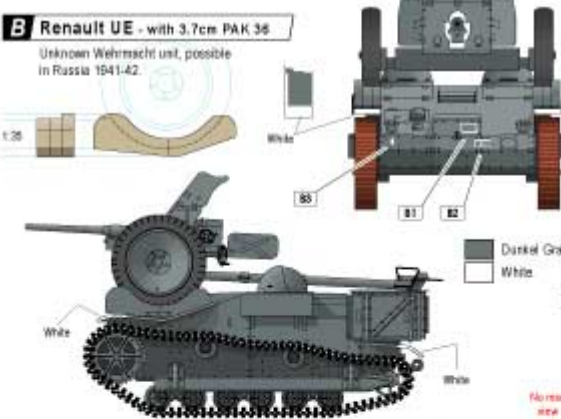

B Renault UE - with 3.7cm PAK 36

Unknown Wehrmacht unit, possible in Russia 1941-42.