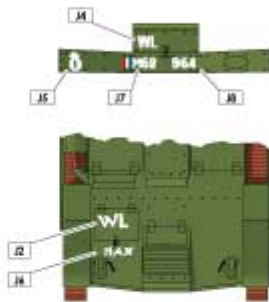

J Renault UE

Unknown Luftwaffe unit, 1940-43.

French Army Green.