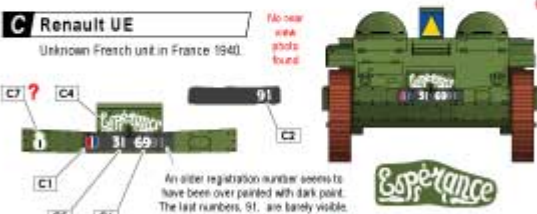

C Renault UE

Unknown French unit in France 1940.