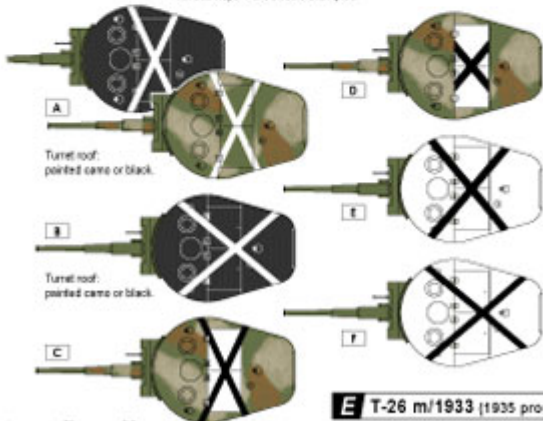

Air recognition / recognition markings

Turret roof: painted camo or black.

Turret roof: painted camo or black.

✗ Air recognition cross D or E.

▲ More alternatives

E T-26 m/1933 (1935 production)

Spanish Foreign Legion, Summer 1938

B T-26 m/1933 (1935 production)

Spanish Foreign Legion
Tank Group, 1938

✗ Air recognition cross C, D or E.

- Dark Green base
- Sand / Earth Yellow
- Brown
- Red
- Yellow