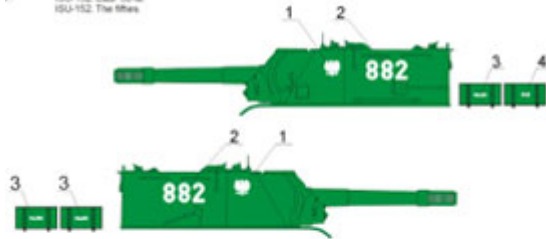

L. ISU-152. Late 50s
ISU-152. The 80s.

M. T-34/76 model 1943. Late 50s
T-34/76 model 1943. The 80s.