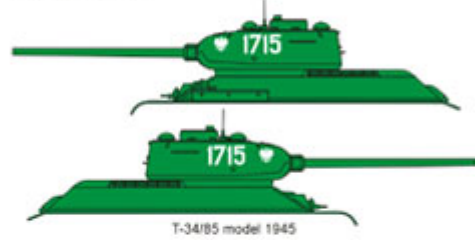

S. T-34/85 model 1945. Late 60s
T-34/85 model 1945. The 80s.

T. PT-76. Late 60s
PT-76. The 80s.