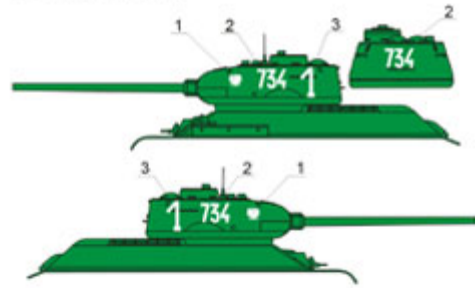

R. IS-2m. Late 50s
IS-2m. The 80s.