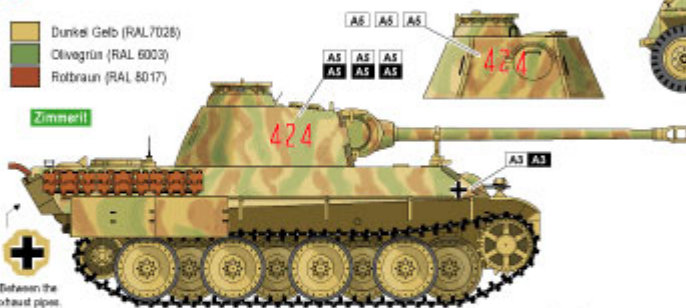

Between the exhaust pipes.