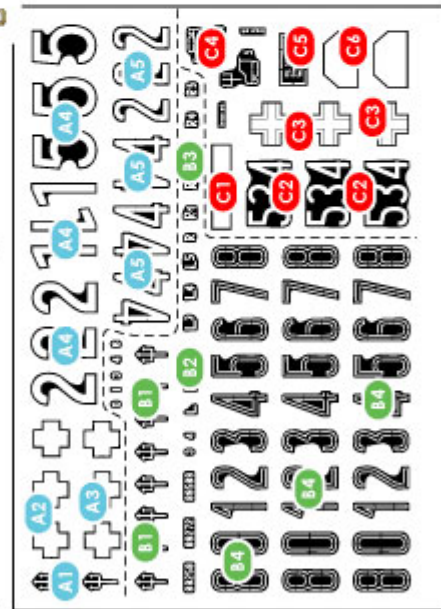

C SdKfz 251/9 Ausf D

Pz.AA.Abt. 2, 2. Pz.Div.
Normandy 1944.

Unreadable name in white

0 1 2 3 4 5 6 7 8

823 Fgst.number 83272
834 Fgst.number 89689
8XX Fgst.number 89258

80272 89689 89258

L U L U L U L U

Ważne informacje:

- Całkowita cena niniejszego przedmiotu wraz z kosztami przesyłki będzie widoczna po "wrzuceniu" go do koszyka.
- Zamówione towary wysyłamy w ciągu 3 dni. Wyjątkiem są przedmioty, gdzie w oknie "Dostępność" jest podany termin oznaczający, że towar będzie sprowadzony na indywidualne zamówienie Klienta. Jeśli zamówione zostaną przedmioty dostępne "od ręki" oraz te "na zamówienie" termin wysyłki ulegnie zmianie o czas potrzebny na sprowadzenie towaru.
- Wszystkie dostępne w naszym sklepie formy płatności są widoczne w regulaminie sklepu oraz po przejściu do koszyka.