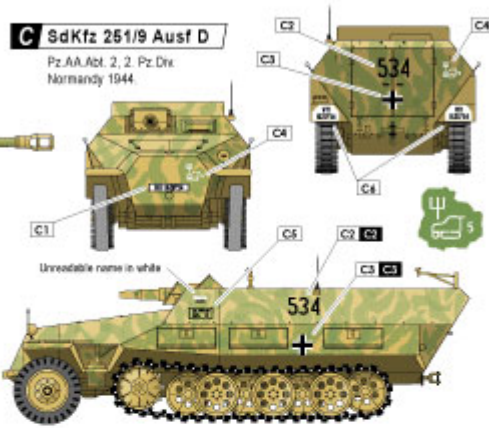

C SdKfz 251/9 Ausf D

Pz.AA.Abt. 2, 2. Pz.Div.
Normandy 1944.

Unreadable name in white

0 1 2 3 4 5 6 7 8

823 Fgst.number 83272
834 Fgst.number 89689
8XX Fgst.number 89258

80272 89689 89258

L U L U L U L U

Ważne informacje:

- Całkowita cena niniejszego przedmiotu wraz z kosztami przesyłki będzie widoczna po "wrzuceniu" go do koszyka.
- Zamówione towary wysyłamy w ciągu 3 dni. Wyjątkiem są przedmioty, gdzie w oknie "Dostępność" jest podany termin oznaczający, że towar będzie sprowadzony na indywidualne zamówienie Klienta. Jeśli zamówione zostaną przedmioty dostępne "od ręki" oraz te "na zamówienie" termin wysyłki ulegnie zmianie o czas potrzebny na sprowadzenie towaru.
- Wszystkie dostępne w naszym sklepie formy płatności są widoczne w regulaminie sklepu oraz po przejściu do koszyka.