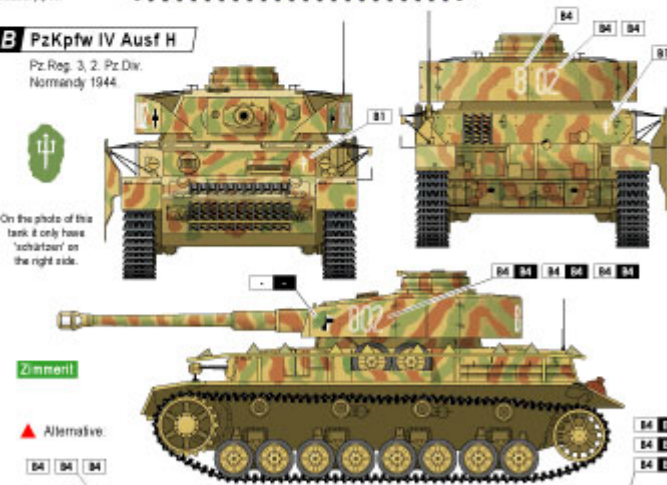

B PzKpfw IV Ausf H

Pz.Reg. 3, 2. Pz.Div.
Normandy 1944

Zimmell

Alternative: