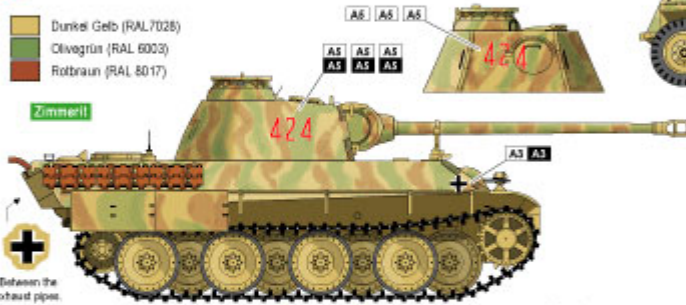

Between the exhaust pipes.