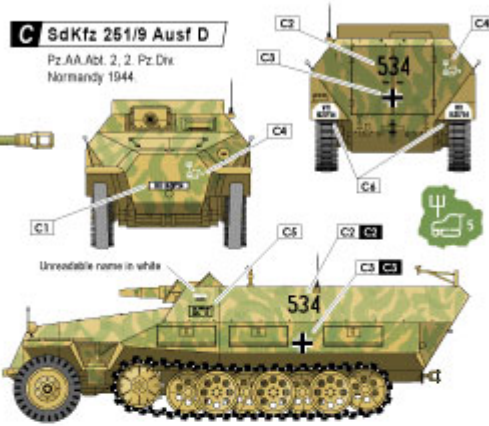

C SdKfz 251/9 Ausf D

Pz.AA.Abt. 2, 2. Pz.Div.
Normandy 1944

Unreadable name in white

0 1 2 3 4 5 6 7 8

823 Fgst.number 83272
834 Fgst.number 89689
8XX Fgst.number 89268

80272 89288 89293

L L L L L L L L

Ważne informacje:

- Całkowita cena niniejszego przedmiotu wraz z kosztami przesyłki będzie widoczna po "wrzuceniu" go do koszyka.
- Zamówione towary wysyłamy w ciągu 3 dni. Wyjątkiem są przedmioty, gdzie w oknie "Dostępność" jest podany termin oznaczający, że towar będzie sprowadzony na indywidualne zamówienie Klienta. Jeśli zamówione zostaną przedmioty dostępne "od ręki" oraz te "na zamówienie" termin wysyłki ulegnie zmianie o czas potrzebny na sprowadzenie towaru.
- Wszystkie dostępne w naszym sklepie formy płatności są widoczne w regulaminie sklepu oraz po przejściu do koszyka.