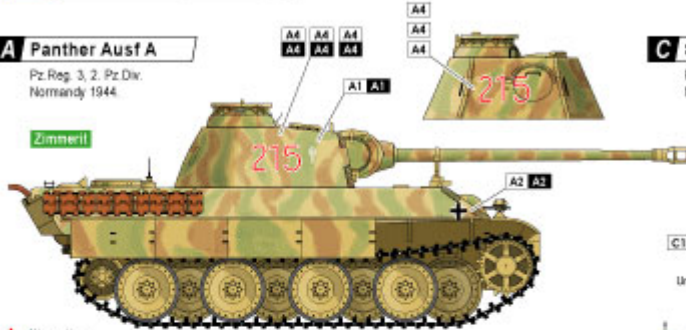

Artwork by Johan Lexell

35-848

Printed in China 2016
silk-screen printed
water slide decals
aka wet transfers

STAR DECALS
www.star-decals.net

1/35
scale

Page 1 of 1

2. Panzer Division 35-848 in France 1944

PzKpfw IV Ausf H
Panther Ausf A
SdKfz 251/9 Ausf D

A Panther Ausf A

Pz.Reg. 3, 2. Pz.Div.
Normandy 1944

Zimmell

Alternative:

- Dunkel Gelb (RAL 7028)
- Olivgrün (RAL 6003)
- Rotbraun (RAL 8017)

Zimmell