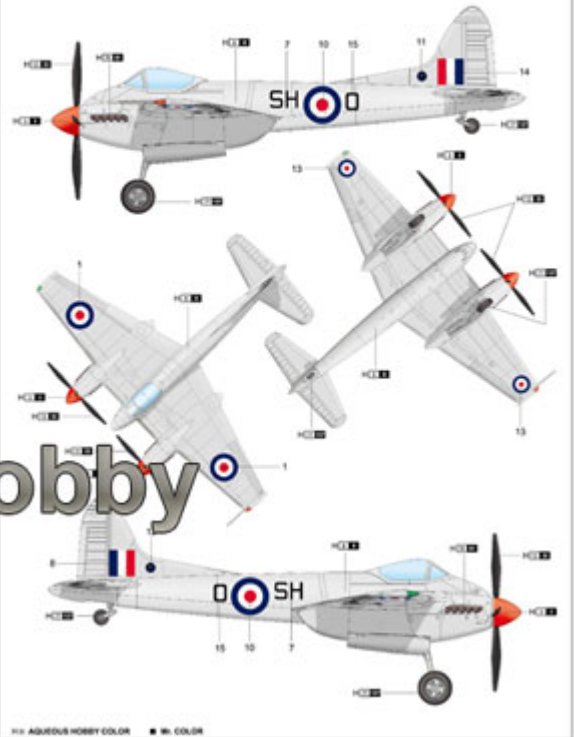

涂装同标贴指示
Painting & Marking guide
B