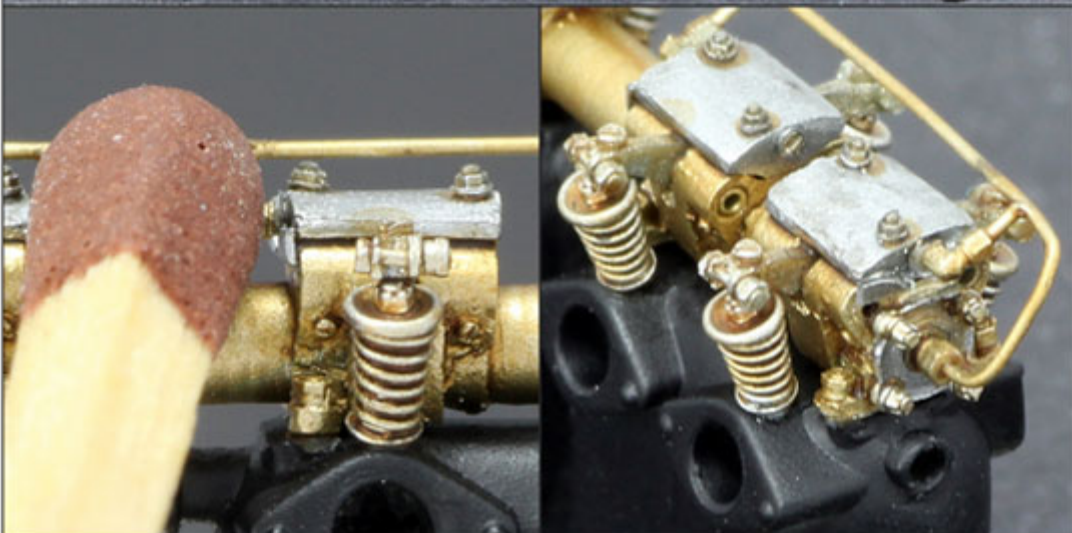

# Valves, Lifters and Timing Gear for Mercedes DII

**Scale 1/32**

D3233a

(easy to paint)

The set contains 65 parts and wire. Valves in open or closed position. Fits perfectly to WNW models.

JadarHobby

JadarHobby