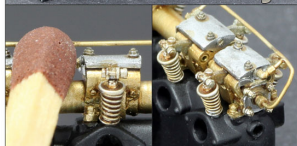

Cena :

38,90 PLN

Producent : **TaurusModels**

Dostępność : **Na zamówienie (Oczekiwanie: 7~14 dni)**

Stan magazynowy : **bardzo wysoki**

Średnia ocena : **brak recenzji**

Taurusmodels D3233a 1/32 Rozrząd do silnika Mercedes DII

Wysokiej jakości żywiczne elementy do modeli samolotów z I wojny światowej. Skala 1/32

Producent: **TaurusModels** (Polska)

Polecamy!