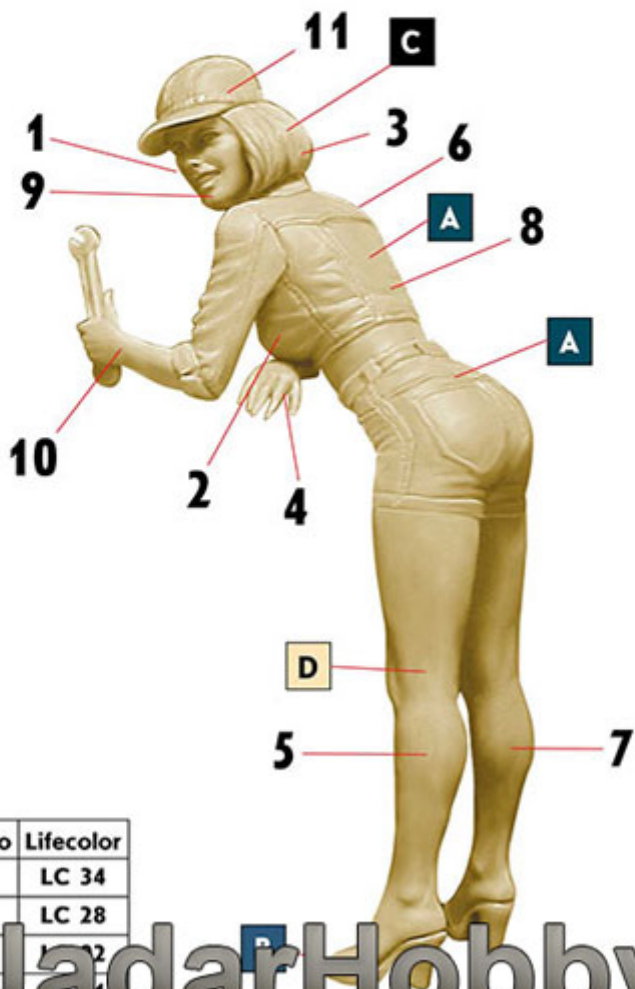

Jadar Hobby
Illustration by Valery Petukh
Sculptor Valery Petukh

24017

24016

24015

Attention! This kit is the part of the general composition consisting of 3 figures (24015, 24016 and 24017) and the modeller can decide at own discretion whether to use all three figures or to use one figure or two figures.

Color	Vallejo	Lifecolor
A	807	LC 34
B	930	LC 28
C	950	LC 22
D	975	LC 11

Jadar Hobby