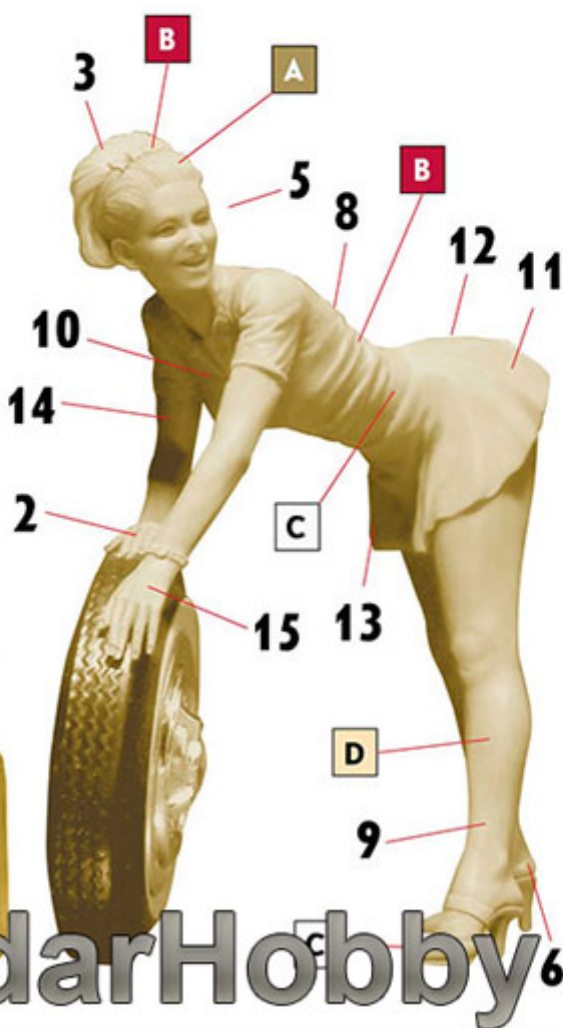

Color	Vallejo	Lifecolor
A	877	LC 04
B	908	LC 06
C	951	LC 01
D	955	LC 41