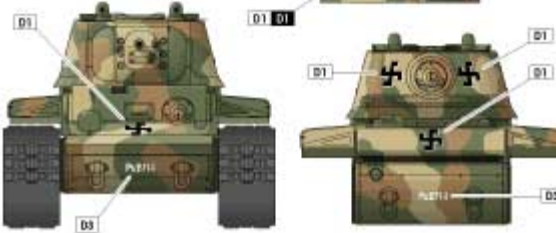

F T-37A Amphibious Tank Tank number Ps 232,12 Kavitu J.