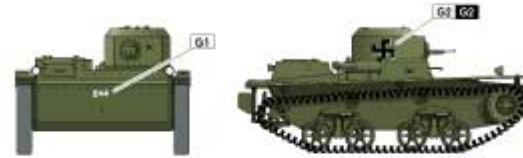

35-C 1041

STAR DECALS www.star-decals.net
sales@star-decals.net

Printed in China
Artwork by Johan Levall
Produced by Star Decals Sweden
Copyright Star Decals 2016