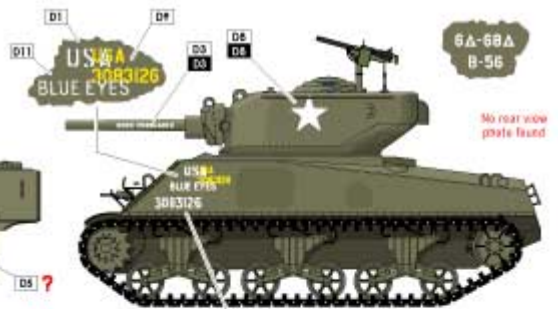

D M4A3E2 Jumbo

68th Tank Battalion, 6th Armored Div.