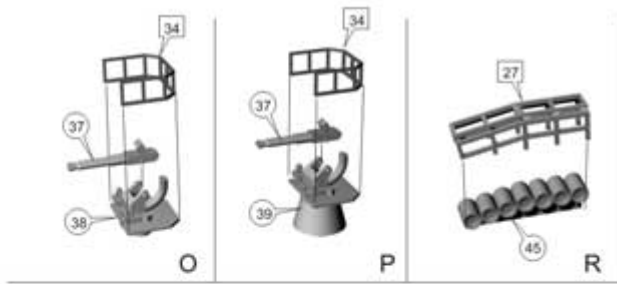

UK

IMPORTANT

-Resin and Photo-Etched parts can only be glued with cyanoacrylate glue. You should work in a well ventilated area. After work, remember to wash your hands.
-To make resin parts easier to work with, first put them into boiling water for few seconds. The resin becomes softer.
-Parts warped accidentally can be restored to appropriate form when dipping into boiling water for 15-30 sec. and shaping appropriately afterwards.