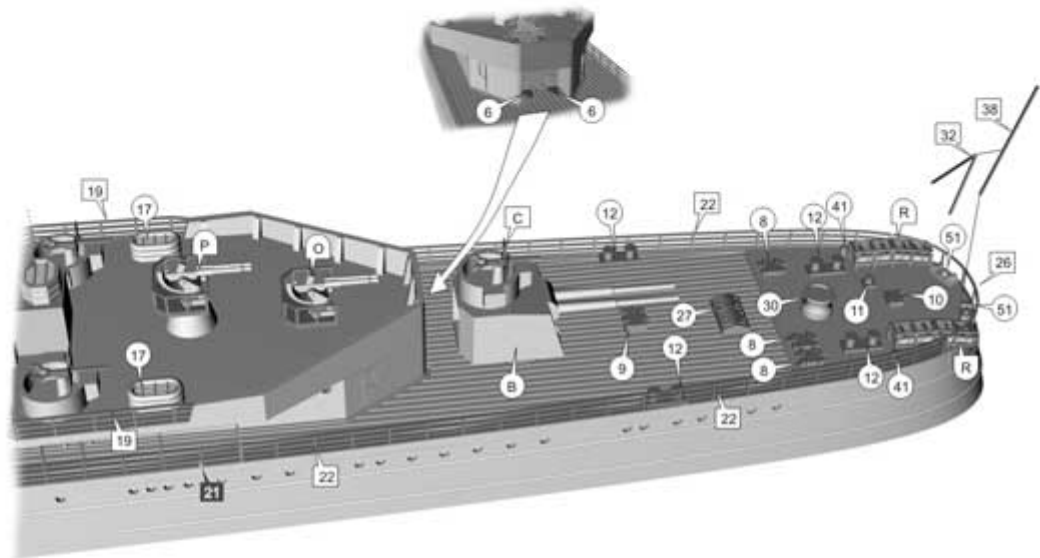

UK

IMPORTANT

-Resin and Photo-Etched parts can only be glued with cyanoacrylate glue. You should work in a well ventilated area. After work, remember to wash your hands.
-To make resin parts easier to work with, first put them into boiling water for few seconds. The resin becomes softer.
-Parts warped accidentally can be restored to appropriate form when dipping into boiling water for 15-30 sec. and shaping appropriately afterwards.