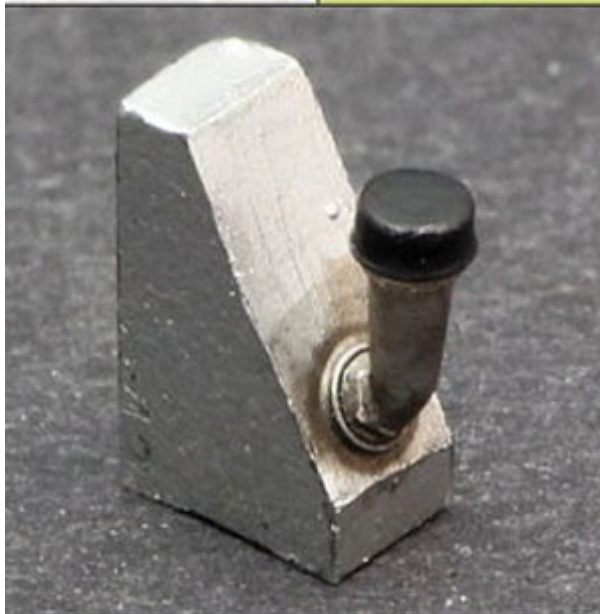

# Oil Intake Manifolds and Cups

D3234

for Mercedes DI, DII and DIV engines

2 pieces of cups and 4 pieces of intake manifolds

**Scale 1/32**

Jadar Hobby