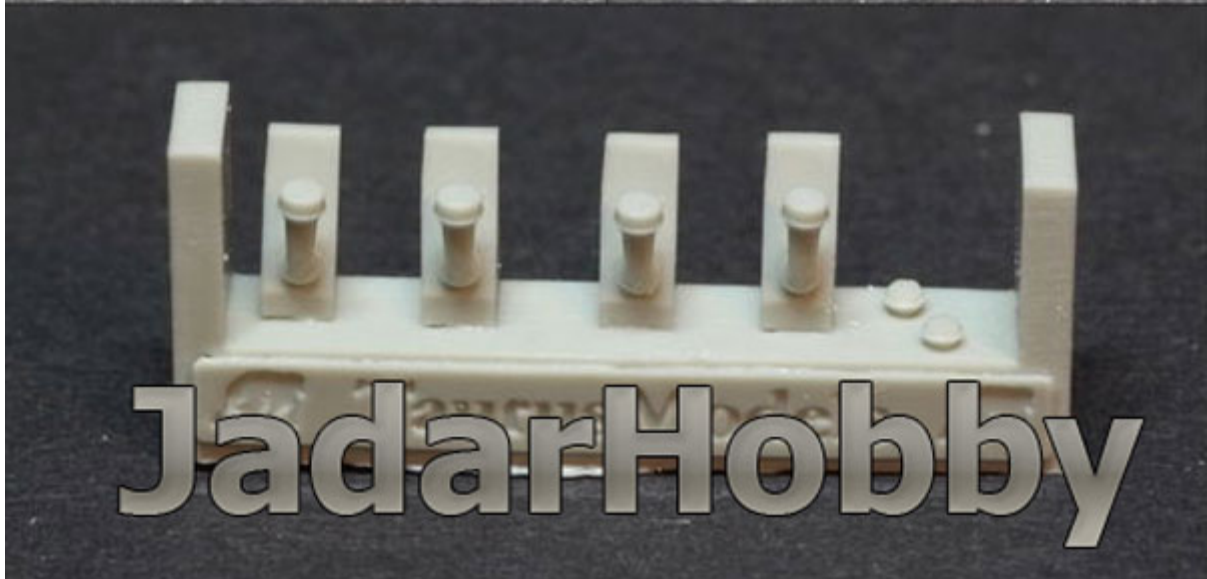

# Oil Intake Manifolds and Cups

D3234

for Mercedes DI, DII and DIV engines

2 pieces of cups and 4 pieces of intake manifolds

**Scale 1/32**

Jadar Hobby