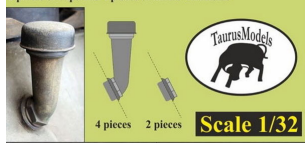

Taurusmodels D3234 1/32 Wlewy oleju i zaślepki do silników Mercedes DI, DII i DIV

Oil Intake Manifolds and Cups
for Mercedes DI, DII and DIV engines
2 pieces of cups and 4 pieces of intake manifolds

D3234

Cena :
17,60 PLN

Producent : **TaurusModels**

Dostępność : **Na zamówienie (Oczekiwanie: 7~14 dni)**

Stan magazynowy : **bardzo wysoki**

Średnia ocena : **brak recenzji**

Taurusmodels D3234 1/32 Wlewy oleju i zaślepki do silników Mercedes DI, DII i DIV

Wysokiej jakości żywiczne elementy do modeli samolotów z I wojny światowej. Skala 1/32

Producent: **TaurusModels** (Polska)

Polecamy!