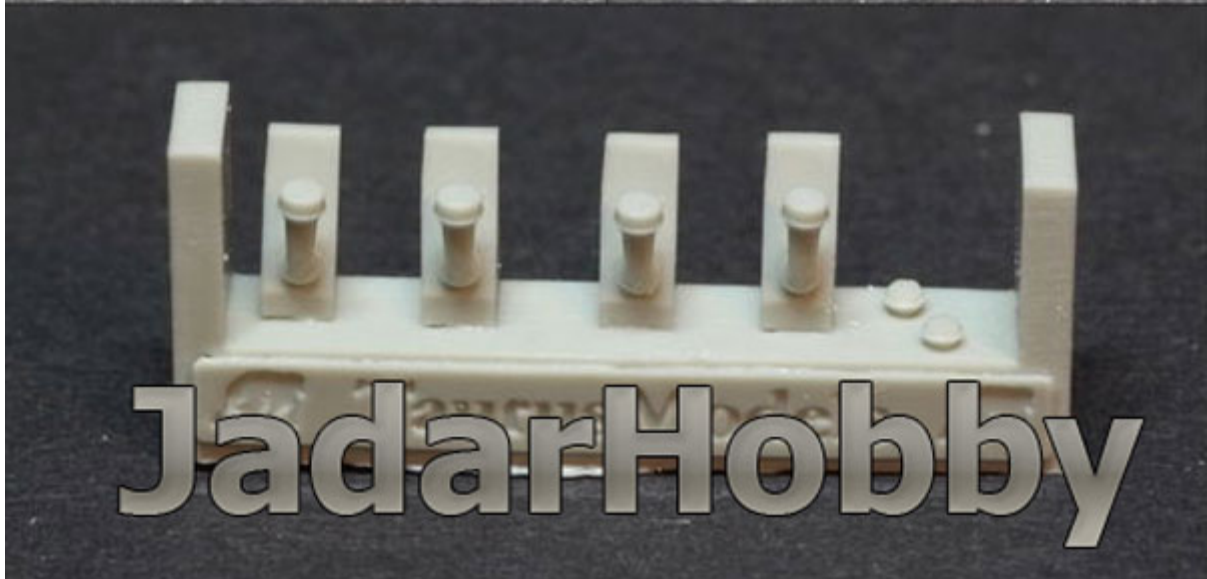

# Oil Intake Manifolds and Cups

D3234

for Mercedes DI, DII and DIV engines

2 pieces of cups and 4 pieces of intake manifolds

**Scale 1/32**

JadarHobby