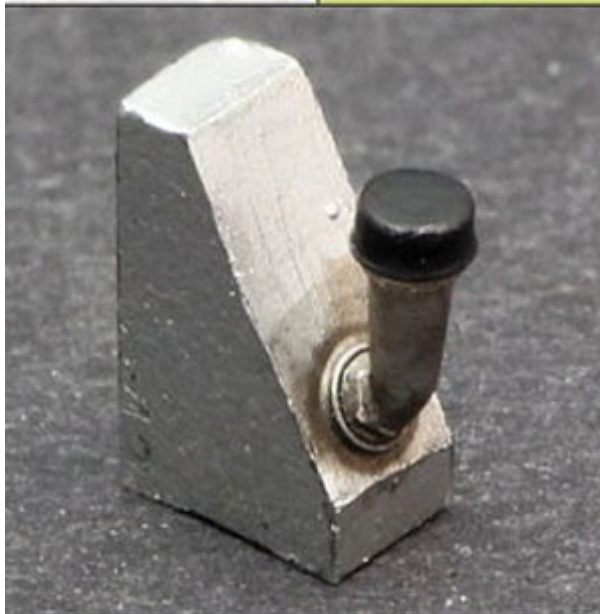

# Oil Intake Manifolds and Cups

D3234

for Mercedes DI, DII and DIV engines

2 pieces of cups and 4 pieces of intake manifolds

**Scale 1/32**

JadarHobby