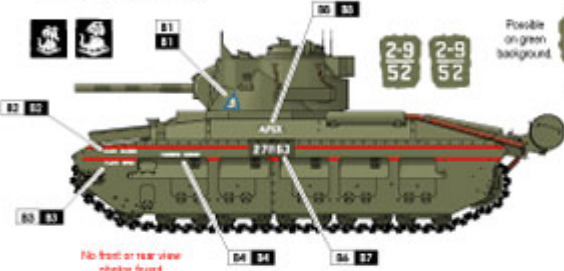

B Matilda CS Tank

29th Armoured Regiment, Wondolca in December 1944

Khaki Green (Aus.)
Darker or fresher khaki paint