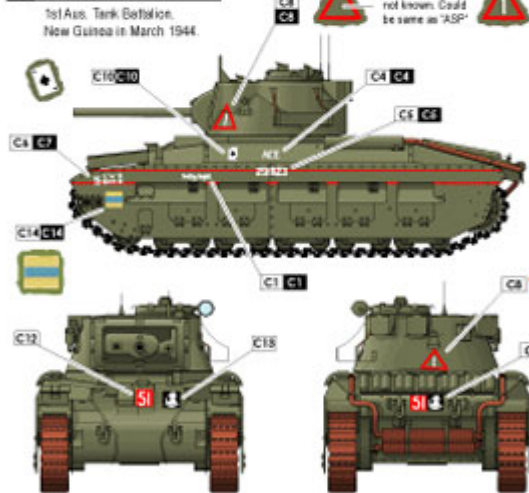

C Matilda CS Tank

1st Aus. Tank Battalion, New Guinea in March 1944.