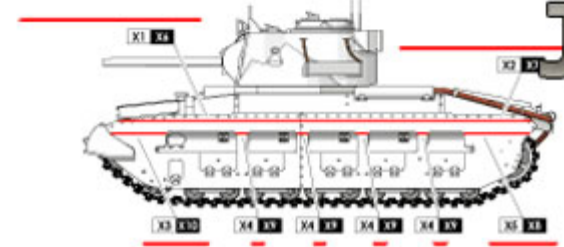

C Matilda CS Tank

1st Aus. Tank Battalion, New Guinea in March 1944.

X Small markings

X Fording markings

JadarHobby

35-C 1069

JadarHobby

STAR DECALS www.star-decals.net
sales@star-decals.net