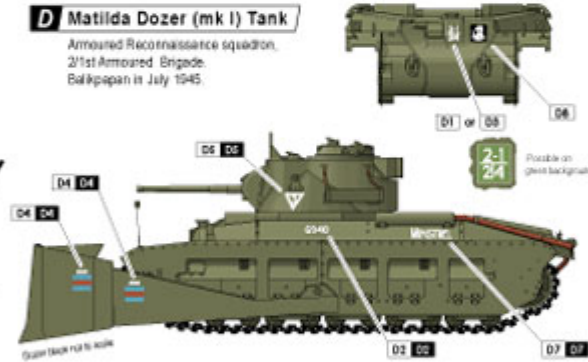

D Matilda Dozer (mk I) Tank

Armoured Reconnaissance Squadron, 21st Armoured Brigade, Balikpapan in July 1945.