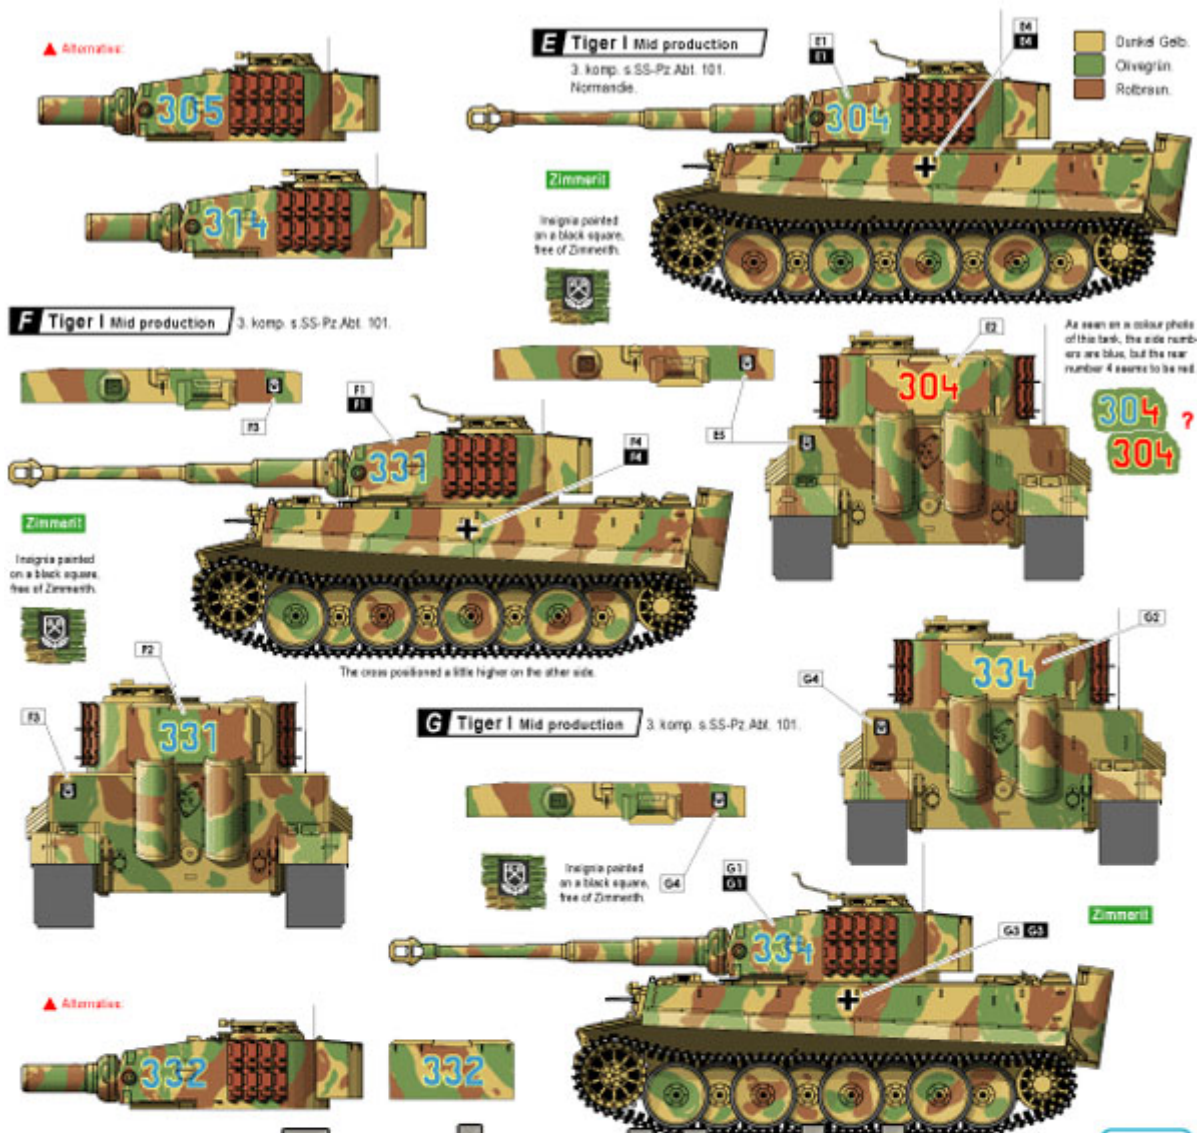

JadarHobby

STAR DECALS

72-A 1020

Ważne informacje:

- Całkowita cena niniejszego przedmiotu wraz z kosztami przesyłki będzie widoczna po "wrzuceniu" go do koszyka.
- Zamówione towary wysyłamy w ciągu 3 dni. Wyjątkiem są przedmioty, gdzie w oknie "Dostępność" jest podany termin oznaczający, że towar będzie sprowadzony na indywidualne zamówienie klienta. Jeśli zamówione zostaną przedmioty dostępne "od ręki" oraz te "na zamówienie" termin wysyłki ulegnie zmianie o czas potrzebny na