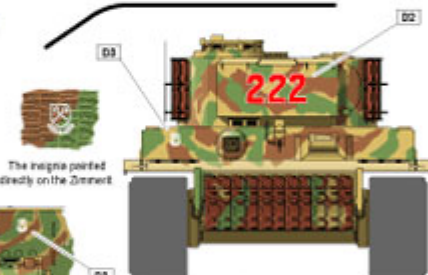

The insignia painted directly on the Zimmet.