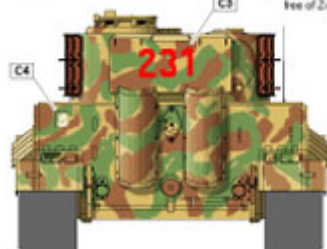

C Tiger I Late production

14 June 1944, outside Wilers-Bocage.