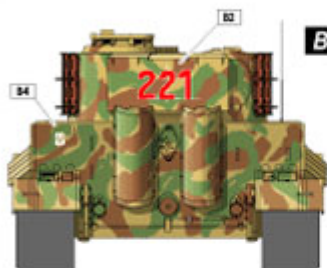

B Tiger I Late production

7 June 1944, en route to Normandy.

Zimmet