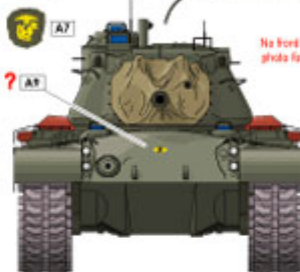

No front view photo found