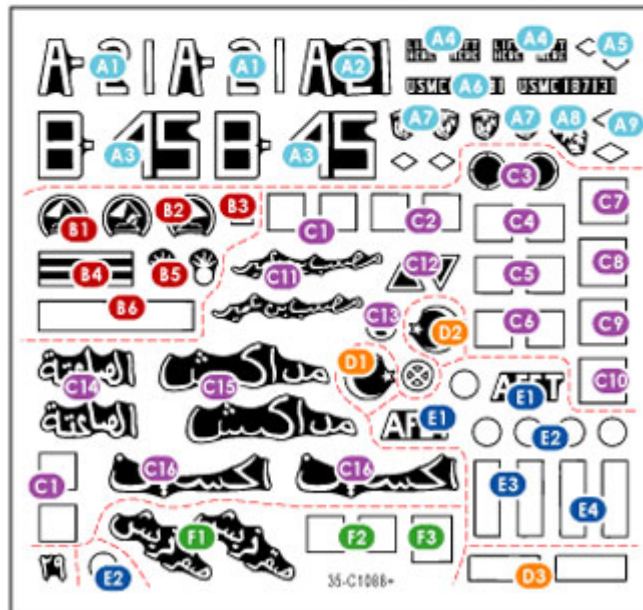

Possible red

Had a white 'H' painted on the turret roof (Decal not included)

Olive Drab base

Sand Yellow

Black stripes

Handpainted black stripes on the turret

Possible red

Had a white 'H' painted on the turret roof (Decal not included)

Olive Drab base

Sand Yellow

Black stripes

E M47 Patton Turkey in 1954

F M47 Patton
Jordan, West Bank 1967 (Six-Day War)

JadarHobby

35-C 1088

STAR DECALS www.star-decals.net
sales@star-decals.net