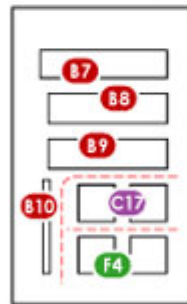

Olive Drab base

Sand Yellow

Black stripes

E M47 Patton Turkey in 1954

F M47 Patton
Jordan, West Bank 1967 (Six-Day War)

JadarHobby

35-C 1088

STAR DECALS www.star-decals.net
sales@star-decals.net