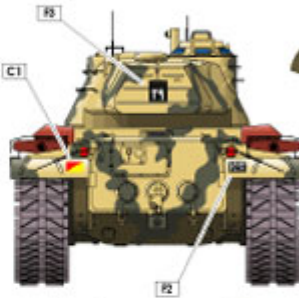

Olive Drab base

Sand Yellow

Black stripes

E M47 Patton Turkey in 1954

F M47 Patton
Jordan, West Bank 1967 (Six-Day War)

JadarHobby

35-C 1088

STAR DECALS www.star-decals.net
sales@star-decals.net