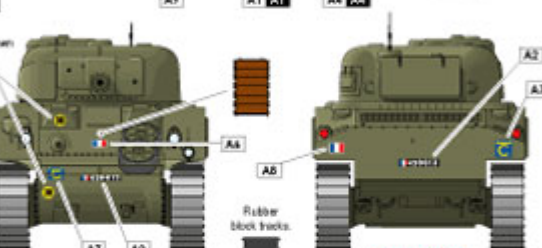

A M4A2 Sherman

501eme RCC, Paris 24 August 1944.