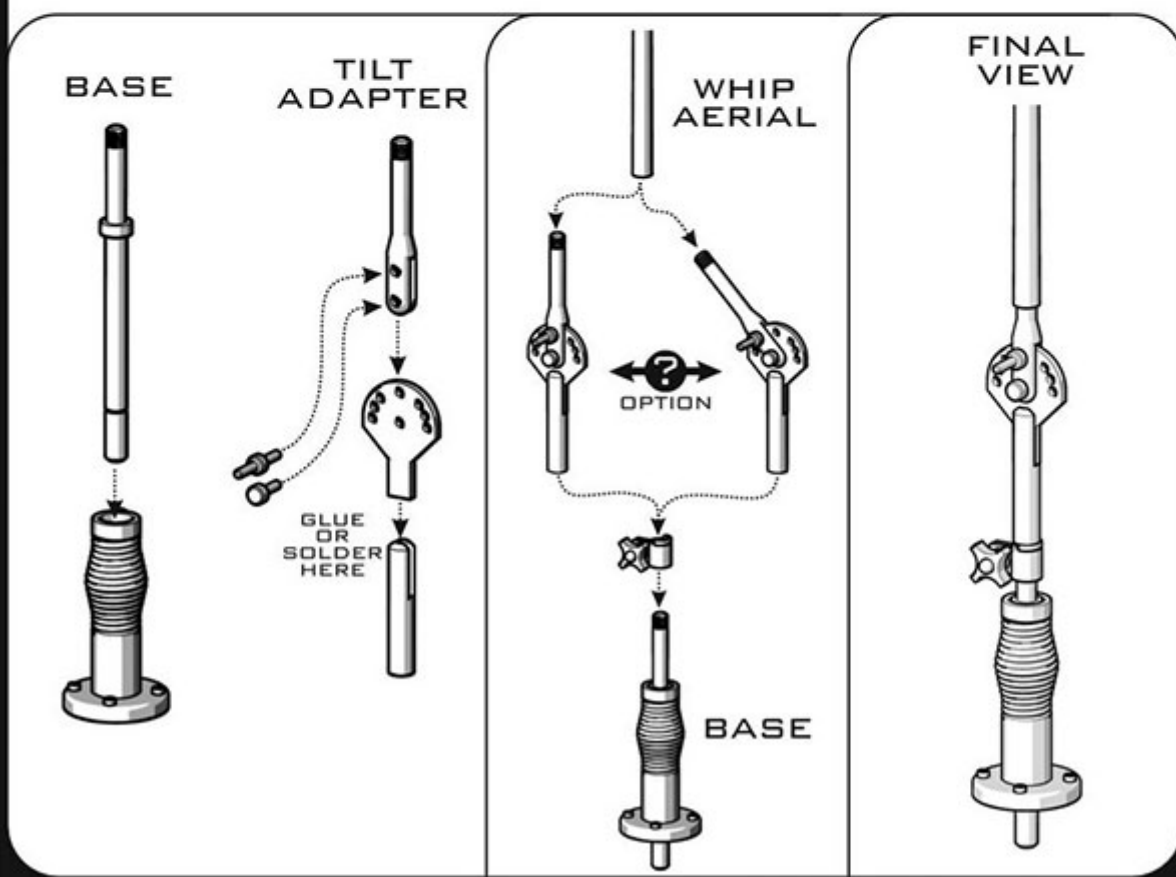

MASTER

WWW.MASTER-MODEL.PL
©COPYRIGHT 2017, MASTER - PIOTR CZERKASOW
DESIGNED AND PRODUCED IN POLAND