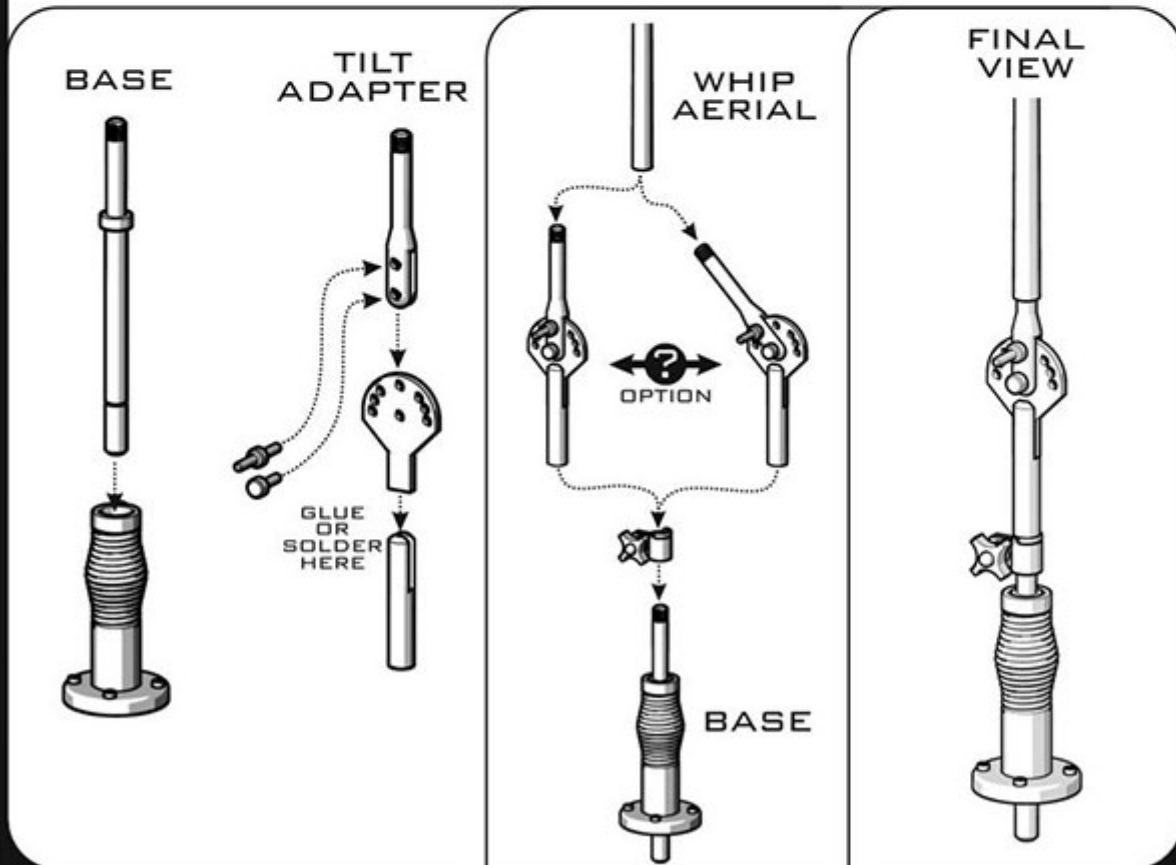

MASTER

WWW.MASTER-MODEL.PL
©COPYRIGHT 2017, MASTER - PIOTR CZERKASOW
DESIGNED AND PRODUCED IN POLAND