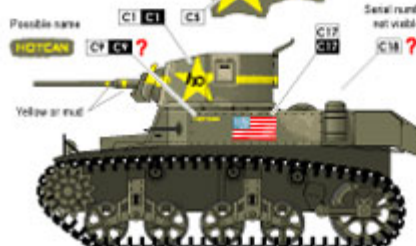

Possible name

HOTCAN

Serial number
not visible