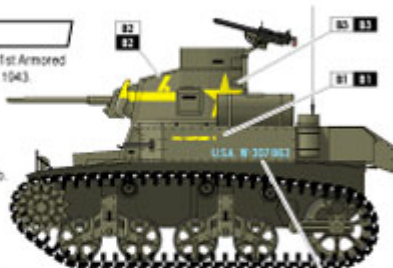

Serial number not visible [B1] + [B2] ?

No rear view
photo found

Generic plausible numbers added
U.S.A. W-307540
U.S.A. W-307650